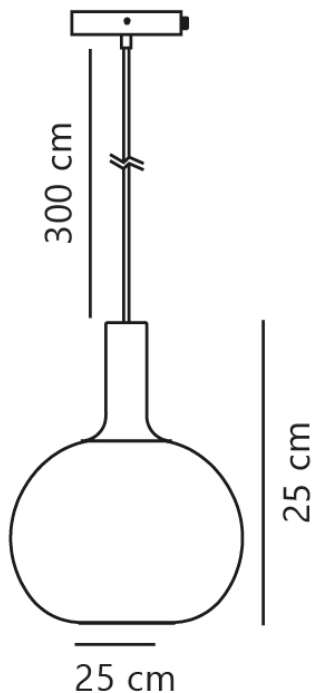

SPECIFICATION

- Ingress protection: IP20
- Class: Class I - Single Insulated, Earthed
- Voltage: 240V