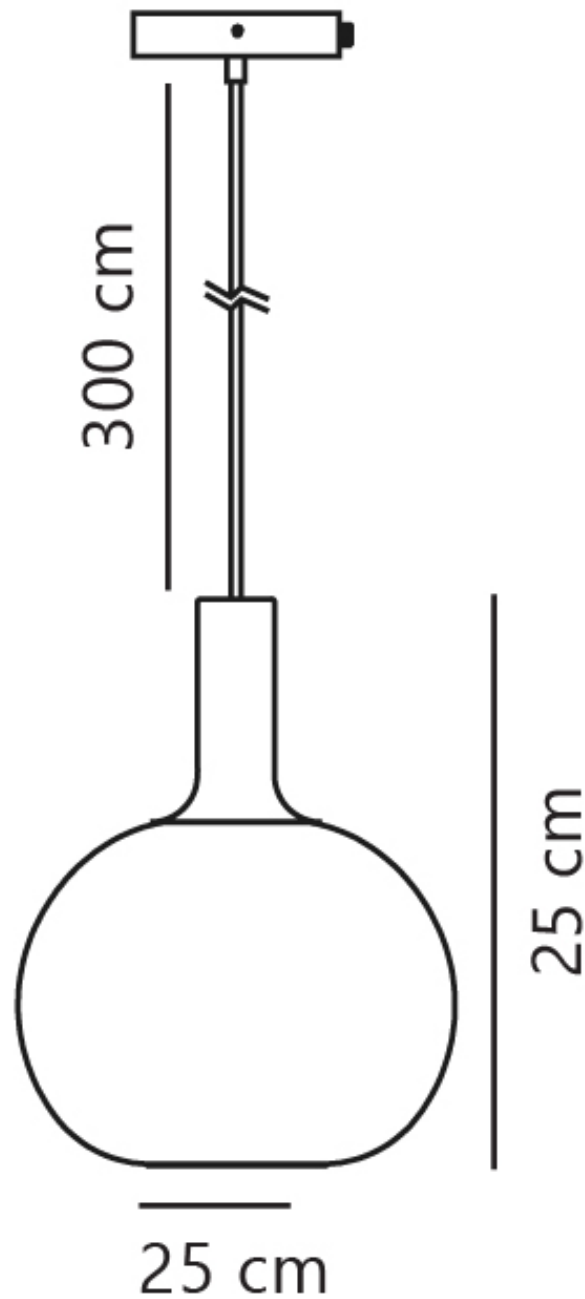

Nordlux - Alton 25 - 47313001 - Brushed Brass Opal Glass Ceiling Pendant Light

CONTACT