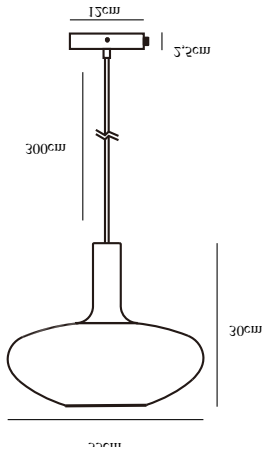

ALTON 35 | PENDANT | BLACK

48973047

nordlux®

Voltage (V): 230 Volt
IP degree: IP20
Maximum bulb wattage (W): 60W
Class (Class 1, Class 2, Class 3):
Class 1 (Earth contact)
Bulb base: E27
Dimmerable: Yes with compatible
bulb

Color: Black
Height (cm): 30
Shade Diameter (cm): 35
EAN: 5701581488588
TUN: 2059748
Item Number: 48973047

Pcs Per Master Carton: 3
Sales Box Height (cm): 24
Sales Box Width(cm): 38
Sales Box Depth (cm): 38
Sales Box Volume m³ : 0.0347
Product net weight (kg): 1.5

Primary material: Glass
Secondary material: Metal
Color of the Glass: Smoked
Color of the cable: Black
Length of the cable (cm): 300
Surface material of the cable:
Textile
Is the cable replaceable: False