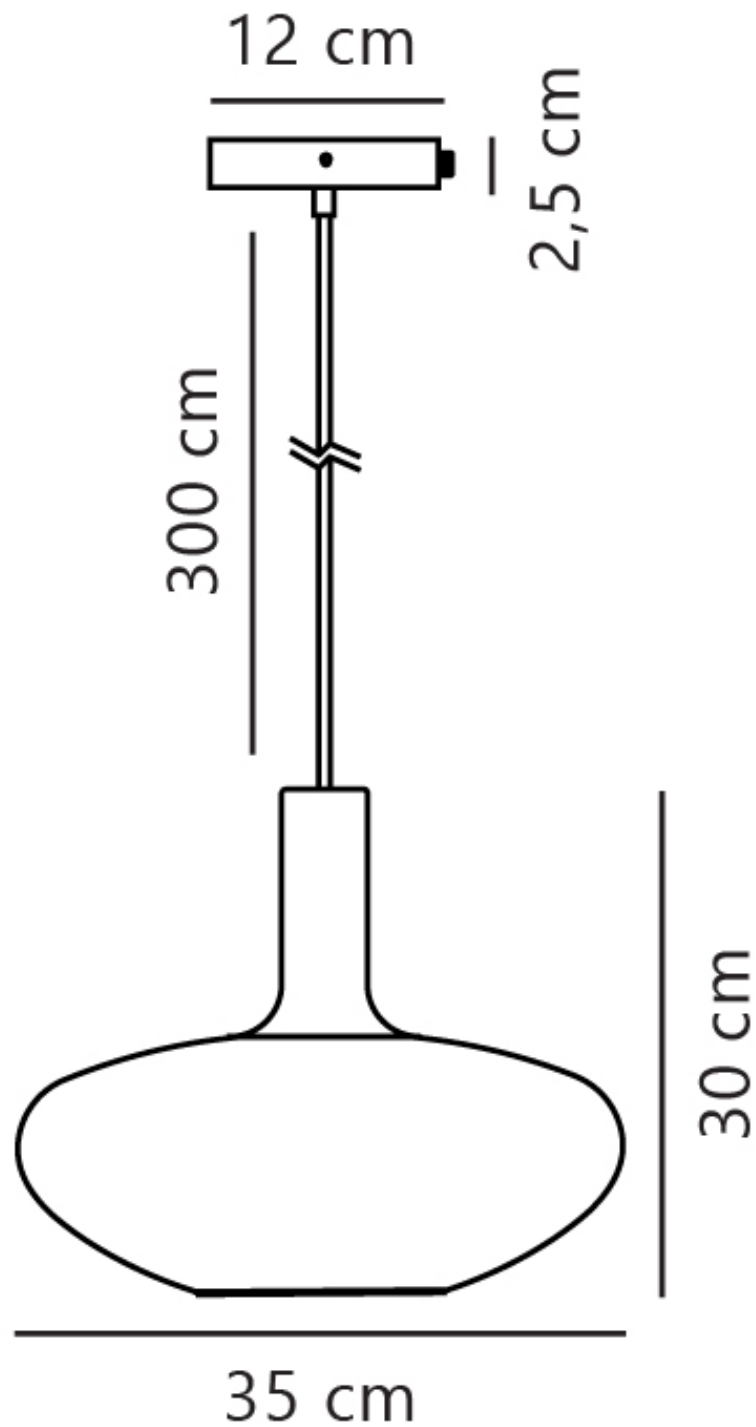

Nordlux - Alton 35 - 48973047 - Black Smoked Glass Ceiling Pendant Light

CONTACT