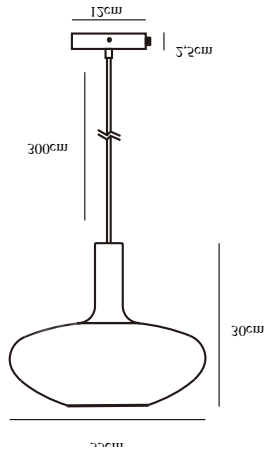

# ALTON 35 | PENDANT | WHITE

48973001

nordlux®

Voltage (V): 230 Volt  
IP degree: IP20  
Maximum bulb wattage (W): 60W  
Class (Class 1, Class 2, Class 3):  
Class 1 (Earth contact)  
Bulb base: E27  
Dimmerable: Yes with compatible  
bulb

Color: White  
Height (cm): 30  
Shade Diameter (cm): 35  
EAN: 5704924000355  
TUN: 2074547  
Item Number: 48973001

Pcs Per Master Carton: 3  
Sales Box Height (cm): 24  
Sales Box Width(cm): 38  
Sales Box Depth (cm): 38  
Sales Box Volume m<sup>3</sup> : 0.0347  
Product net weight (kg): 1.5

Primary material: Glass  
Secondary material: Metal  
Color of the Glass: Opal white  
Color of the cable: White  
Length of the cable (cm): 300  
Surface material of the cable:  
Textile  
Is the cable replaceable: False