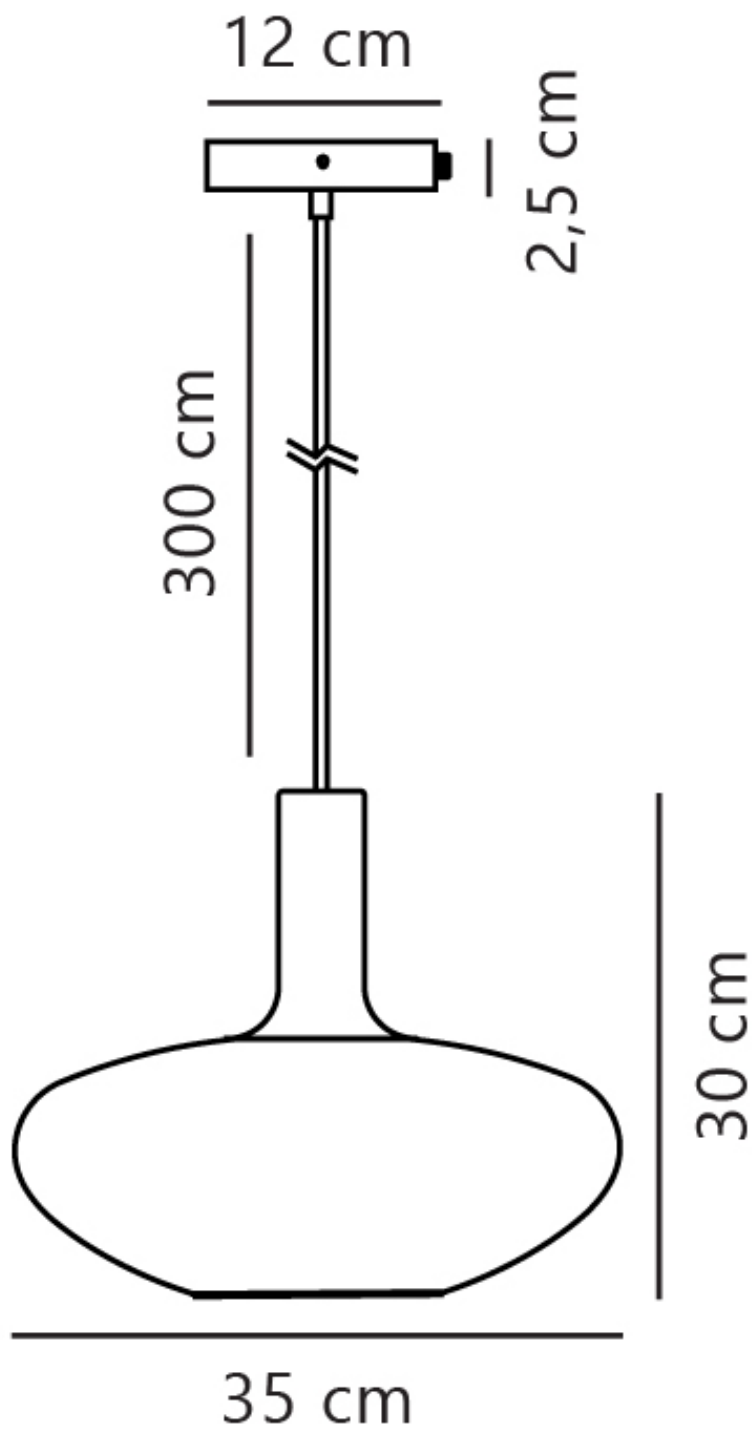

Nordlux - Alton 35 - 48973001 - Brushed Brass Opal Glass Ceiling Pendant Light