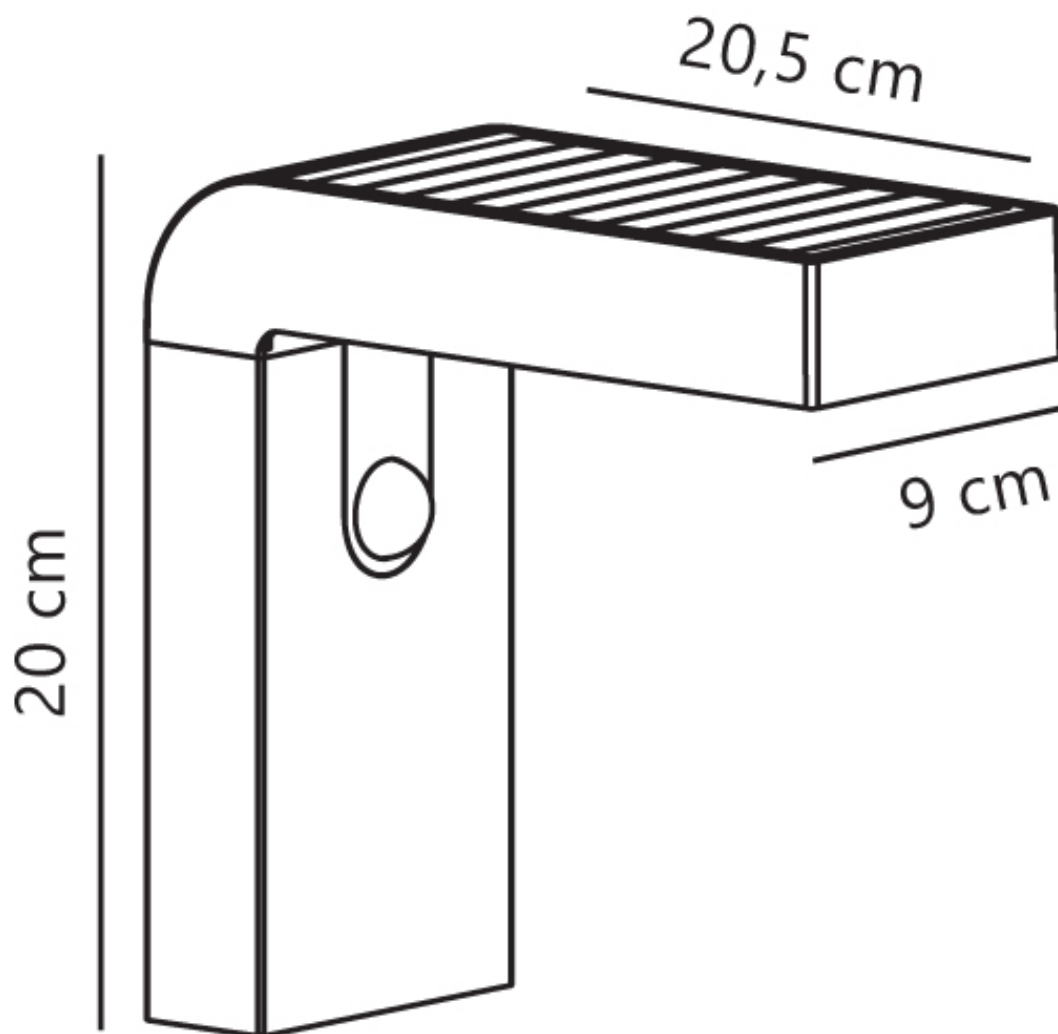

Nordlux - Alya - 2118231003 - LED Black White IP44 Solar Outdoor Sensor Wall Light

CONTACT