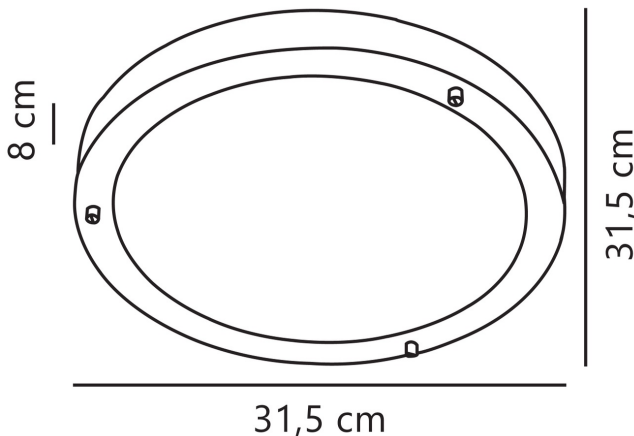

Nordlux - Ancona Maxi E27 - 25316132 - Steel Opal Glass 2 Light Bathroom Ceiling Flush Light

REFERENCE

- SKU: FCL-13856
- Supplier SKU: 25316132
- Barcode: 5701581277274

DESCRIPTION

Stylish ceiling light in soft lines - highly suitable for wet rooms. Ancona has many different applications and fits most rooms in your home. The light is also suitable for hanging, both on walls and from the ceiling.

CATEGORY

- Brand: Nordlux
- Family: Ancona
- Category: Bathroom Lighting / Ceiling / Flush

APPEARANCE

- Base: Brushed Steel Plate
- Shade: Opal Glass

DIMENSION

- Height: 80mm
- Diameter: 315mm
- Projection: 80mm
- Weight: 1.11kg

LIGHT SOURCE

- Lamp included: No
- Lamp detail: 2 x 40W Max E27 ES (required)
- Dimmable
- Energy class: Not applicable
- Switch: No

SPECIFICATION

- Ingress protection: IP44
- Class: Class I - Single Insulated, Earthed
- Voltage: 240V

CONTACT