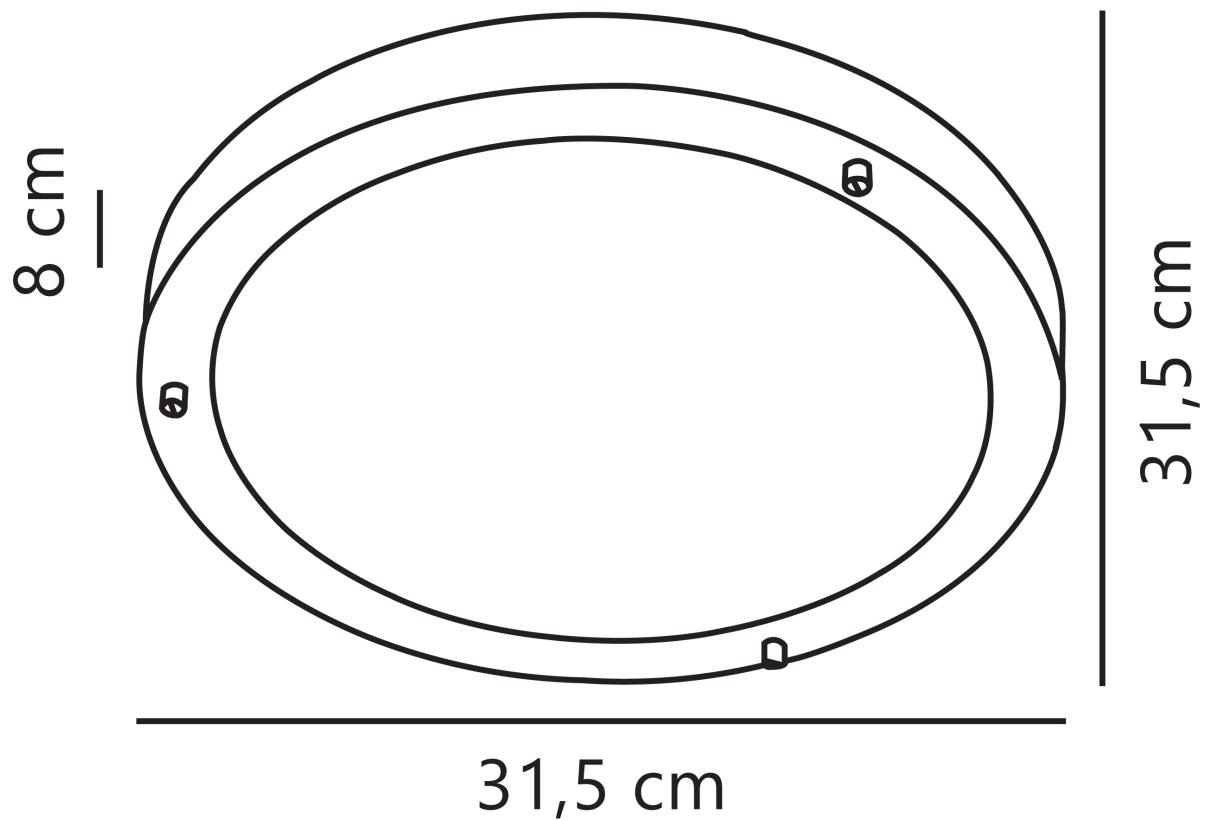

Nordlux - Ancona Maxi E27 - 25316132 - Steel Opal Glass 2 Light Bathroom Ceiling Flush Light

CONTACT