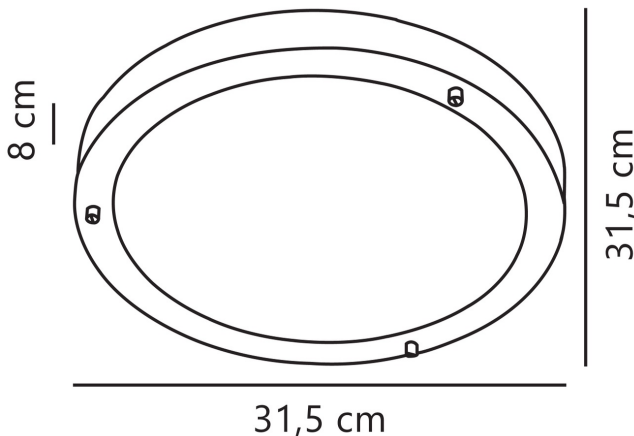

SPECIFICATION

- Ingress protection: IP44
- Class: Class I - Single Insulated, Earthed
- Voltage: 240V