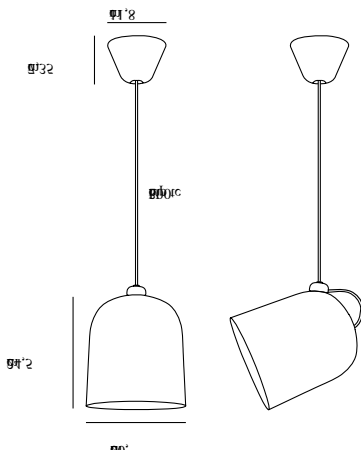

# ANGLE E27 | PENDANT | WHITE/TELEGREY

2020673001

Voltage (V): 230 Volt  
IP degree: IP20  
Maximum bulb wattage (W): 60W  
Class (Class 1, Class 2, Class 3):  
Class 2 (Double isolated)  
Bulb base: E27  
Dimmerable: Yes with compatible  
bulb

Color: White/Telegrey  
Height (cm): 31.5  
Shade Diameter (cm): 20.6  
Shade Height (cm): 24.5  
EAN: 5704924003028  
Item Number: 2020673001

Pcs Per Master Carton: 3  
Sales Box Height (cm): 30.5  
Sales Box Width(cm): 26  
Sales Box Depth (cm): 26  
Sales Box Volume m<sup>3</sup> : 0.0206  
Product net weight (kg): 1.2

Primary material: Metal  
Secondary material: Plastic  
Color of the cable: White  
Length of the cable (cm): 300  
Surface material of the cable:  
Textile  
Is the cable replaceable: False

- Minimalistic shape and design
- Possible to position pendant in different angles
- Change position with magnet on the cord

Angle is contemporary and exclusive lighting with an industrial look. The special feature of this lamp is the ability to determine the direction of the light via the magnet mounted on the cord. The lamp looks great in clusters of several units which are angled differently. It creates a gorgeous expression and adds a bit of ambience to any room. Designed by Maria Berntsen