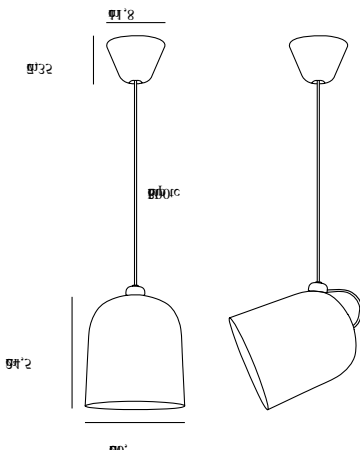

ANGLE E27 | PENDANT | BLACK

2020673003

Voltage (V): 230 Volt
IP degree: IP20
Maximum bulb wattage (W): 60W
Class (Class 1, Class 2, Class 3):
Class 2 (Double isolated)
Bulb base: E27
Dimmerable: Yes with compatible
bulb

Color: Black
Height (cm): 31.5
Shade Diameter (cm): 20.6
Shade Height (cm): 24.5
EAN: 5704924003035
Item Number: 2020673003

Pcs Per Master Carton: 3
Sales Box Height (cm): 30.5
Sales Box Width(cm): 26
Sales Box Depth (cm): 26
Sales Box Volume m³ : 0.0206
Product net weight (kg): 1.2

Primary material: Metal
Secondary material: Plastic
Color of the cable: Black
Length of the cable (cm): 300
Surface material of the cable:
Textile
Is the cable replaceable: False

- Minimalistic shape and design
- Possible to position pendant in different angles
- Change position with magnet on the cord

Angle is contemporary and exclusive lighting with an industrial look. The special feature of this lamp is the ability to determine the direction of the light via the magnet mounted on the cord. The lamp looks great in clusters of several units which are angled differently. It creates a gorgeous expression and adds a bit of ambience to any room. Designed by Maria Berntsen