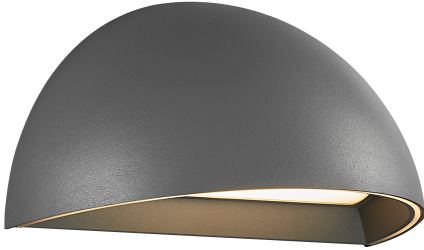

ARCUS SMART | WALL LIGHT | GREY

2019001010

nordlux®

Voltage (V): 220-240 Volt
IP degree: IP54
Class (Class 1, Class 2, Class 3):
Class 1 (Earth contact)
Bulb base: LED Module
Parallel connection: False

Primary material: Aluminium
Secondary material: Plastic
Color of the Glass: Opal white
Suitable for Seaside: No
Color: Grey

Brightness of light (Lumen): 440
Color Temperature (K): 2700
Ra-value : 80
Lifetime (h): 30000
Beam Angle (°) : 147.6
Candela (cd) (for directional lamp only): 0
Energy Class: D
Actual Watt (W): 9.5

- Dual light LED • Bluetooth connection to Nordlux Smart Light • Can be controlled by wireless Nordlux Smart Sensor
- Built-in parallel connection • Indication light • 5 year LED guarantee

Arcus is a beautiful timeless outdoor lamp with the latest LED and IoT technology. The wall lamp has integrated LED and two light functions, consisting of indicator light, which is lit when it is dark, and automatic activation of light when movement is detected (Nordlux Smart Sensor needed). Arcus has Bluetooth connection and is part of the Nordlux Smart Light range, which allows you to control the light from your mobile phone, with voice control or via the Nordlux Smart Sensor.

With the high degree of protection and attractive minimalistic design Arcus wall lamp in grey is applicable both inside and outside.

www.nordlux.com