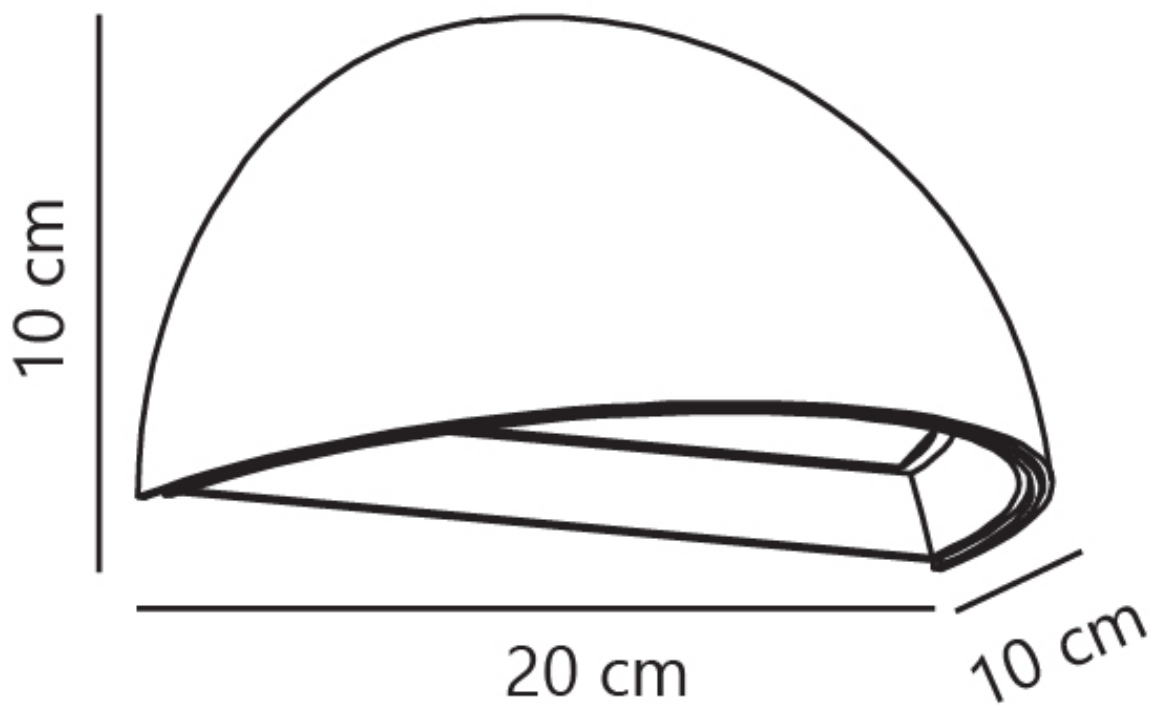

Nordlux - Arcus Smart - 2019001010 - LED Grey Opal Glass IP54 Outdoor Wall Washer Light