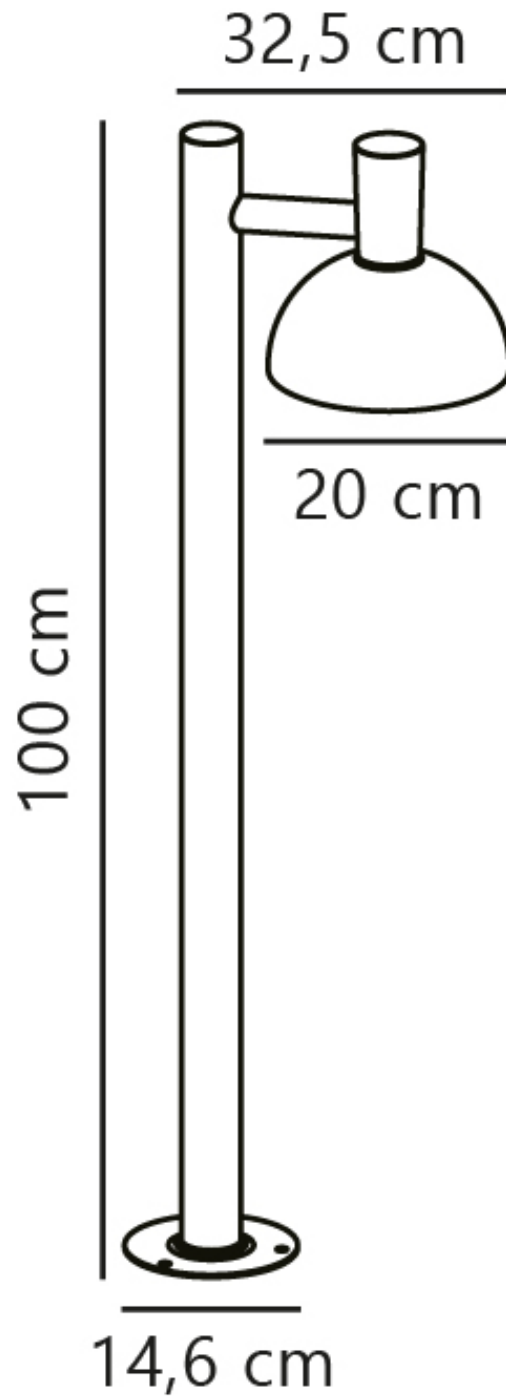

Nordlux - Arki 100 - 2118108003 - Black IP54 Outdoor Post Light

CONTACT