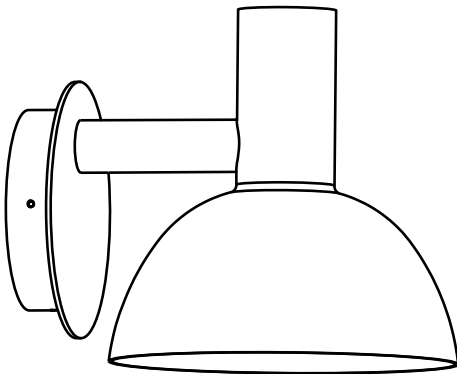

# ARKI 20 | WALL LIGHT | GALVANIZED

75181031

nordlux®

Voltage (V): 230 Volt  
IP degree: IP54  
Maximum bulb wattage (W): 20W  
Class (Class 1, Class 2, Class 3):  
Class 1 (Earth contact)  
Bulb base: E27  
Parallel connection: True

Height (cm): 20  
Shade Diameter (cm): 20  
Projection (cm): 26  
EAN: 5701581280274  
TUN: 1484026  
Item Number: 75181031  
Pcs Per Master Carton: 3

Sales Box Height (cm): 26  
Sales Box Width(cm): 21  
Sales Box Depth (cm): 21.5  
Sales Box Volume m<sup>3</sup> : 0.0117  
Product net weight (kg): 1.53

Primary material: Galvanized steel  
Secondary material: Plastic  
Color of the Glass: Opal white  
Suitable for Seaside: Yes  
Color: Galvanized

- Parallel connection possible
- Durable material that is well-suited for harsh weather
- 15 year warranty on extensive corrosion