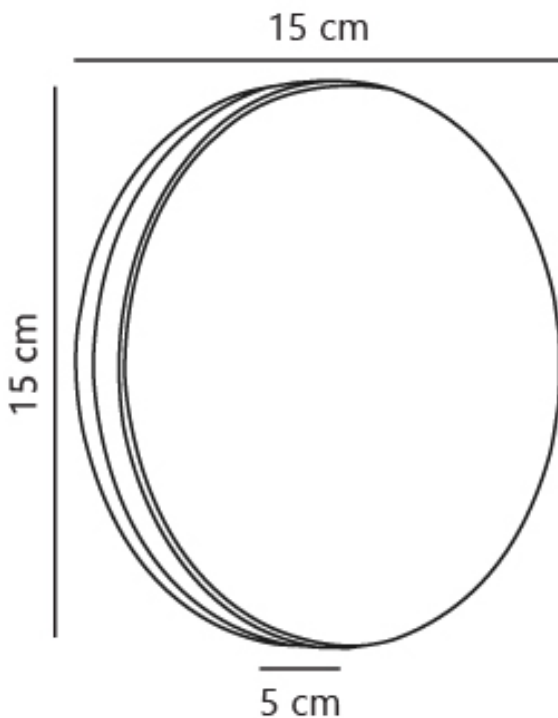

SPECIFICATION

- Ingress protection: IP54
- Class: Class I - Single Insulated, Earthed
- Voltage: 240V