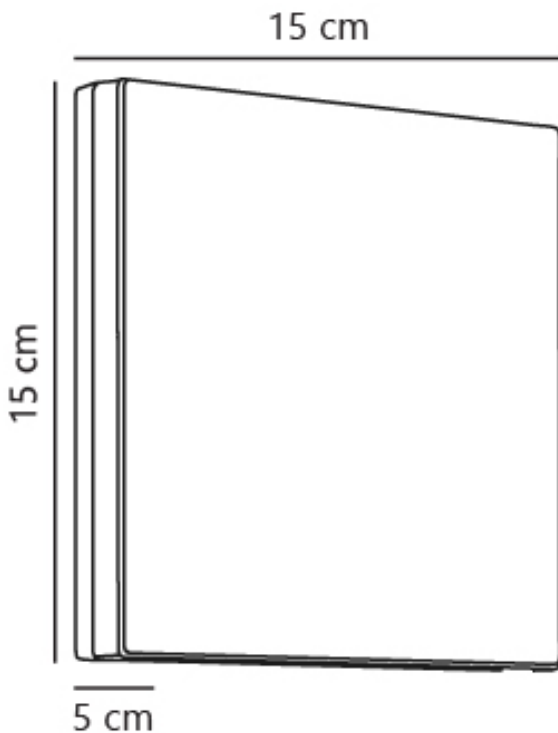

SPECIFICATION

- Ingress protection: IP54
- Class: Class I - Single Insulated, Earthed
- Voltage: 240V