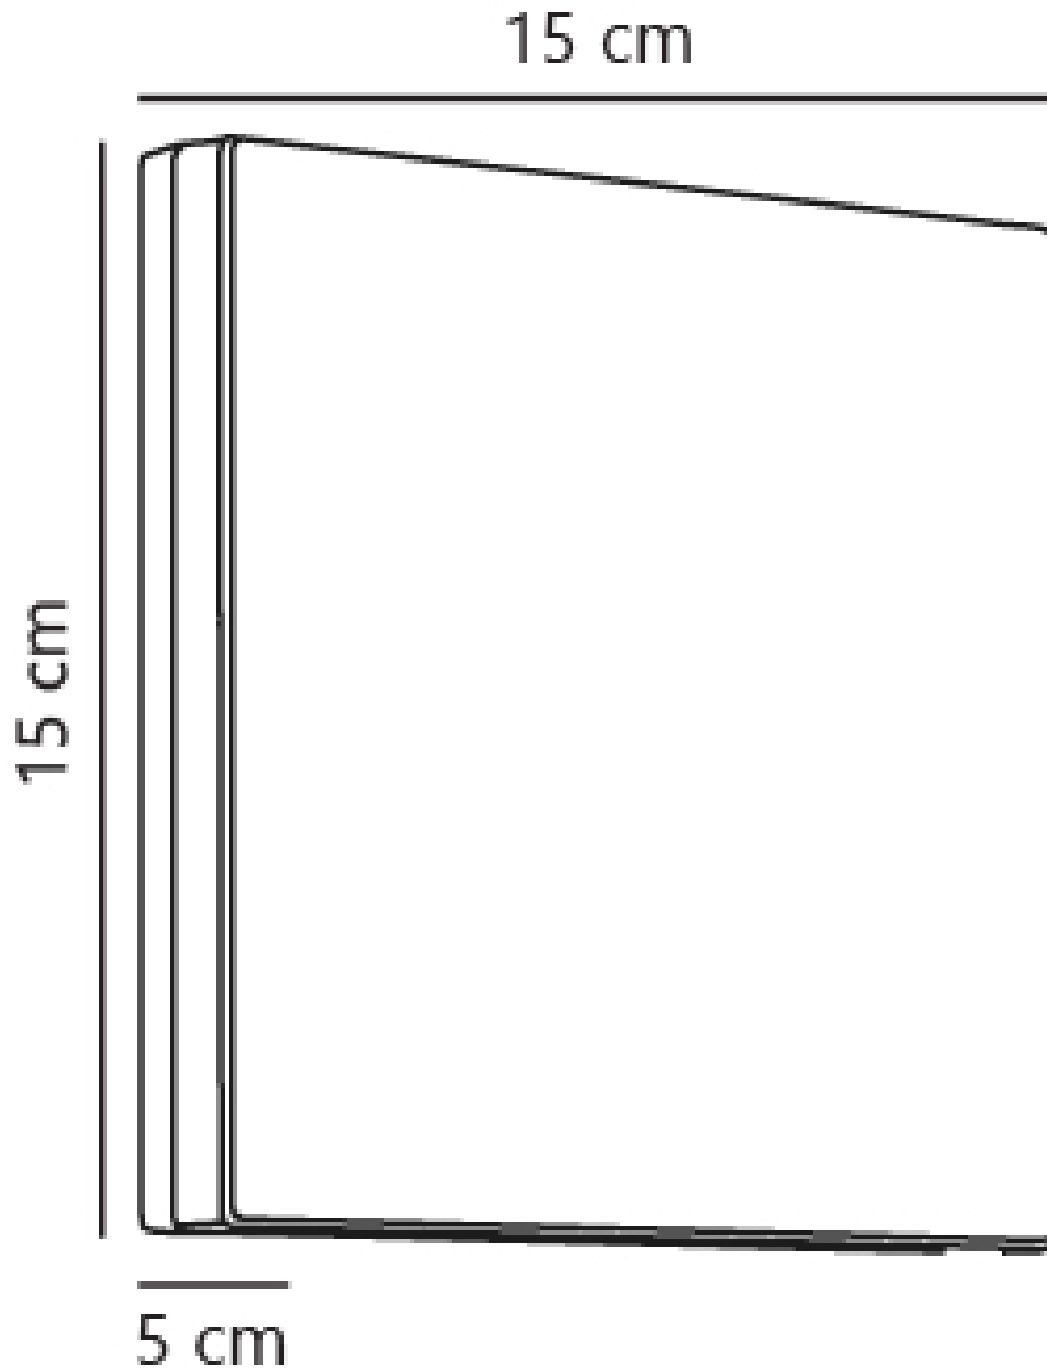

Nordlux - Artego Square - 46951003 - LED Black Opal Glass IP54 Outdoor Wall Washer Light

CONTACT