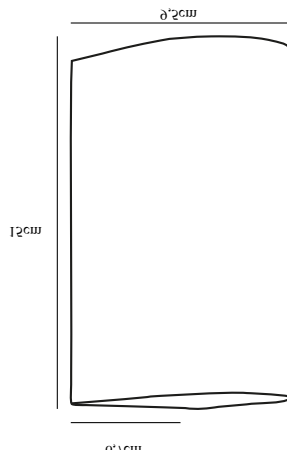

ASBOL ROUND | WALL LIGHT | BLACK

84971003

nordlux®

Voltage (V): 230 Volt
IP degree: IP44
Class (Class 1, Class 2, Class 3):
Class 1 (Earth contact)
Bulb base: LED Module
Parallel connection: True

Primary material: Aluminium
Secondary material: Glass
Color of the Glass: Clear
Suitable for Seaside: No
Color: Black

Height (cm): 15
Width (cm): 6.7
Projection (cm): 9.5
EAN: 5701581401389
TUN: 1976422
Item Number: 84971003

Pcs Per Master Carton: 6
Sales Box Height (cm): 16
Sales Box Width (cm): 15.5
Sales Box Depth (cm): 8.8
Sales Box Volume m³ : 0.0022
Product net weight (kg): 1.05

Brightness of light (Lumen): 350
Color Temperature (K): 3000
Ra-value : 80
Lifetime (h): 20000
Beam Angle (°) : 120
Energy Class: F
Actual Watt (W): 6.9

- Three light effects included • High lumen output (2x350 lumen)
- Built-in parallel connection • 5 year LED guarantee