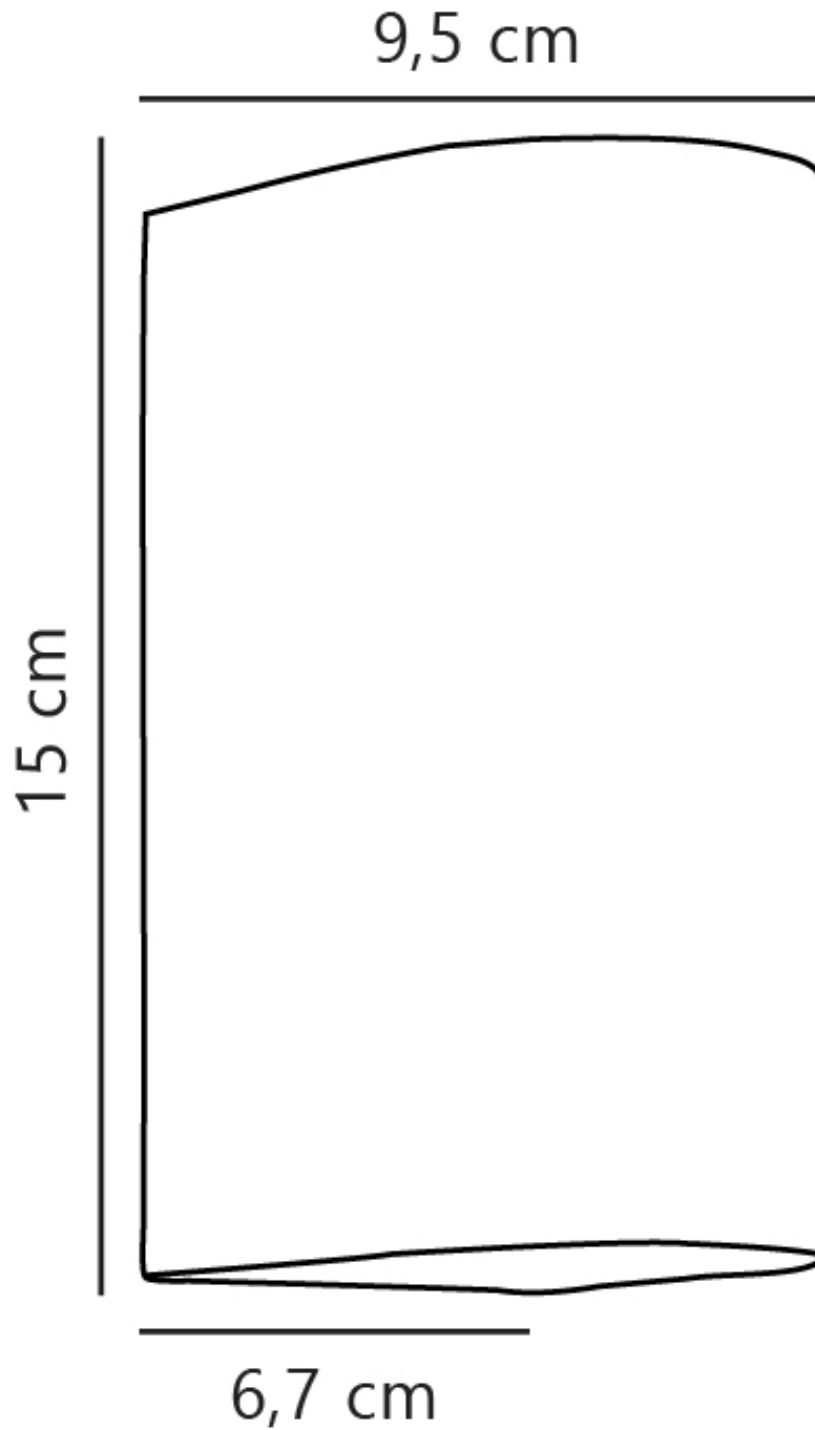

Nordlux - Asbol - 84971003 - LED Black Clear Glass 2 Light IP44 Outdoor Wall Washer Light

CONTACT