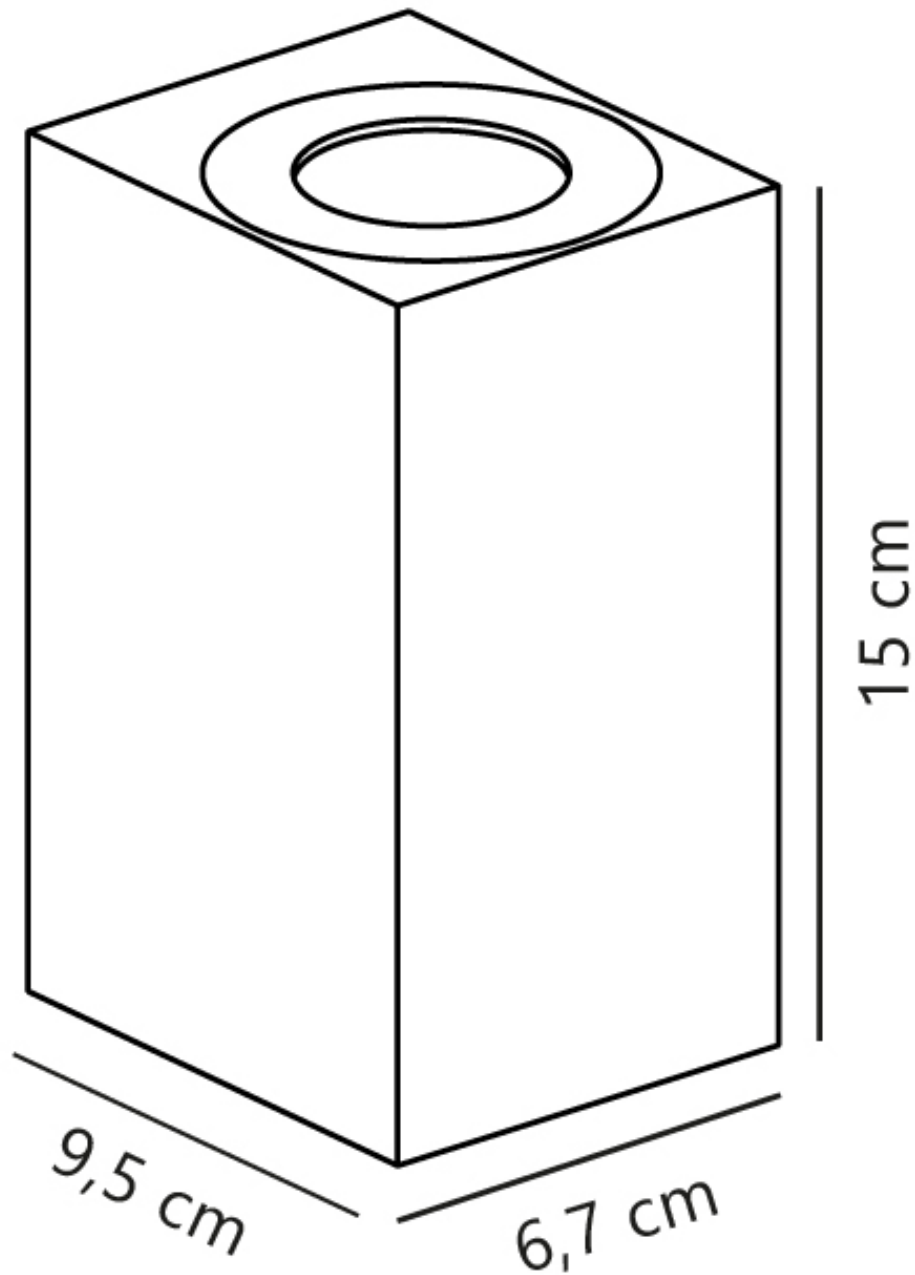

Nordlux - Asbol Kubi - 2019071003 - LED Black Clear Glass 2 Light IP44 Outdoor Wall Washer Light

CONTACT