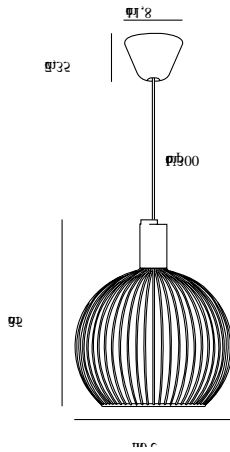

AVER 30 | PENDANT | BLACK

84243003

Voltage (V): 230 Volt
IP degree: IP20
Maximum bulb wattage (W): 60W
Class (Class 1, Class 2, Class 3):
Class 2 (Double isolated)
Bulb base: E27
Dimmerable: Yes with compatible bulb

Primary material: Metal
Secondary material: Plastic
Color of the cable: Black
Length of the cable (cm): 300
Surface material of the cable:
Textile
Is the cable replaceable: False

Color: Black
Height (cm): 35
Shade Diameter (cm): 30
Shade Height (cm): 35
EAN: 5701581337183
TUN: 1845277
Item Number: 84243003

Pcs Per Master Carton: 2
Sales Box Height (cm): 38
Sales Box Width(cm): 30
Sales Box Depth (cm): 30
Sales Box Volume m³ : 0.0342
Product net weight (kg): 1.16

- Provides a good light • Visible bulb
- Sculptural and fills out the space/room

AVER is a pendant light that breaks with tradition. With its visible light bulb behind the curved metal threads, AVER delivers both beautiful light and fascinating shadow play. The design is simple, aesthetic, and supported by the metal's inherent strength. It results in a strong visual design experience – a pendant light that produces a unique ambience and beautiful shadow play to the space. Design by Carlo Volf.