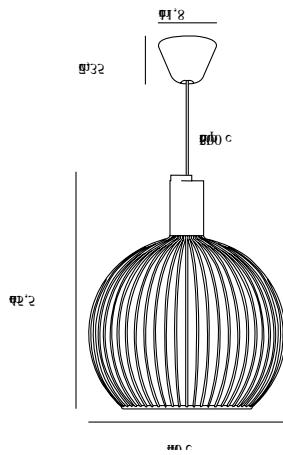

AVER 40 | PENDANT | BLACK

84253003

Voltage (V): 230 Volt
IP degree: IP20
Maximum bulb wattage (W): 60W
Class (Class 1, Class 2, Class 3):
Class 2 (Double isolated)
Bulb base: E27
Dimmerable: Yes with compatible
bulb

Primary material: Metal
Secondary material: Plastic
Color of the cable: Black
Length of the cable (cm): 300
Surface material of the cable:
Textile
Is the cable replaceable: False

Color: Black
Height (cm): 45.5
Shade Diameter (cm): 40
Shade Height (cm): 46
EAN: 5701581337282
TUN: 1845278
Item Number: 84253003

Pcs Per Master Carton: 1
Sales Box Height (cm): 41
Sales Box Width(cm): 48
Sales Box Depth (cm): 41
Sales Box Volume m³ : 0.0807
Product net weight (kg): 2.2

- Provides a good light • Visible bulb
- Sculptural and fills out the space/room