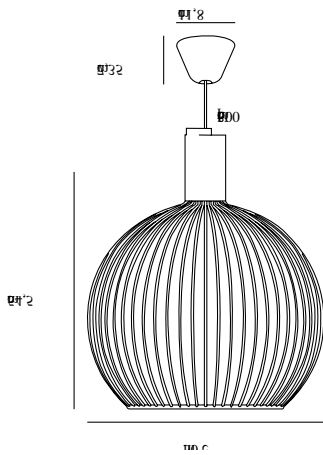

AVER 50 | PENDANT | BLACK

84263003

Voltage (V): 230 Volt
IP degree: IP20
Maximum bulb wattage (W): 60W
Class (Class 1, Class 2, Class 3):
Class 2 (Double isolated)
Bulb base: E27
Dimmerable: Yes with compatible
bulb

Primary material: Metal
Secondary material: Plastic
Color of the cable: Black
Length of the cable (cm): 300
Surface material of the cable:
Textile
Is the cable replaceable: False

Color: Black
Height (cm): 54.5
Shade Diameter (cm): 50
Shade Height (cm): 54.2
EAN: 5701581337381
TUN: 1845279
Item Number: 84263003

Pcs Per Master Carton: 1
Sales Box Height (cm): 49
Sales Box Width(cm): 59
Sales Box Depth (cm): 49
Sales Box Volume m³ : 0.1417
Product net weight (kg): 2.82

- Provides a good light • Visible bulb
- Sculptural and fills out the space/room