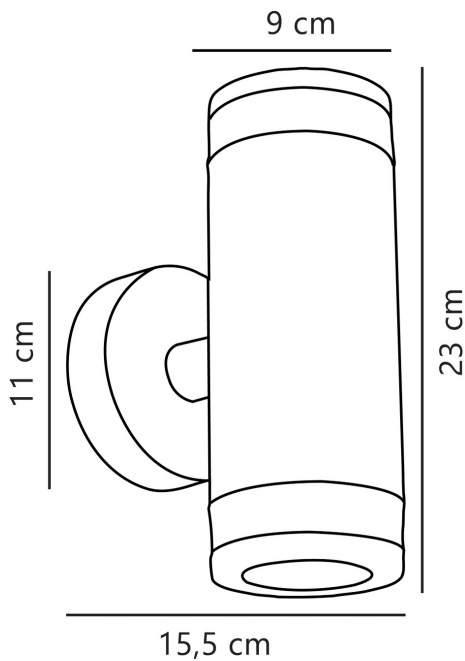

Nordlux - Birk - 45501003 - Black Clear Glass 2 Light IP44 Outdoor Wall Washer Light

REFERENCE

- SKU: FCL-13920
- Supplier SKU: 45501003
- Barcode: 5701581363885

DESCRIPTION

Nordlux Birk is a double wall light in a modern and stylish design. The wall light is ideal for illumination for driveways, garages or entrances. The lamp is not recommended for aggressive environments with harsh weather

CATEGORY

- Brand: Nordlux
- Family: Birk
- Category: Outdoor Lighting / Wall / Washer

APPEARANCE

- Base: Black Paint
- Shade: Clear Plastic

DIMENSION

- Height: 235mm
- Width: 90mm
- Depth: 155mm
- Weight: .7kg

LIGHT SOURCE

- Lamp included: No
- Lamp detail: 2 x 28W Max GU10 Halogen (required)
- Dimmable
- Energy class: Not applicable
- Switch: No

SPECIFICATION

- Ingress protection: IP44
- Class: Class I - Single Insulated, Earthed
- Voltage: 240V