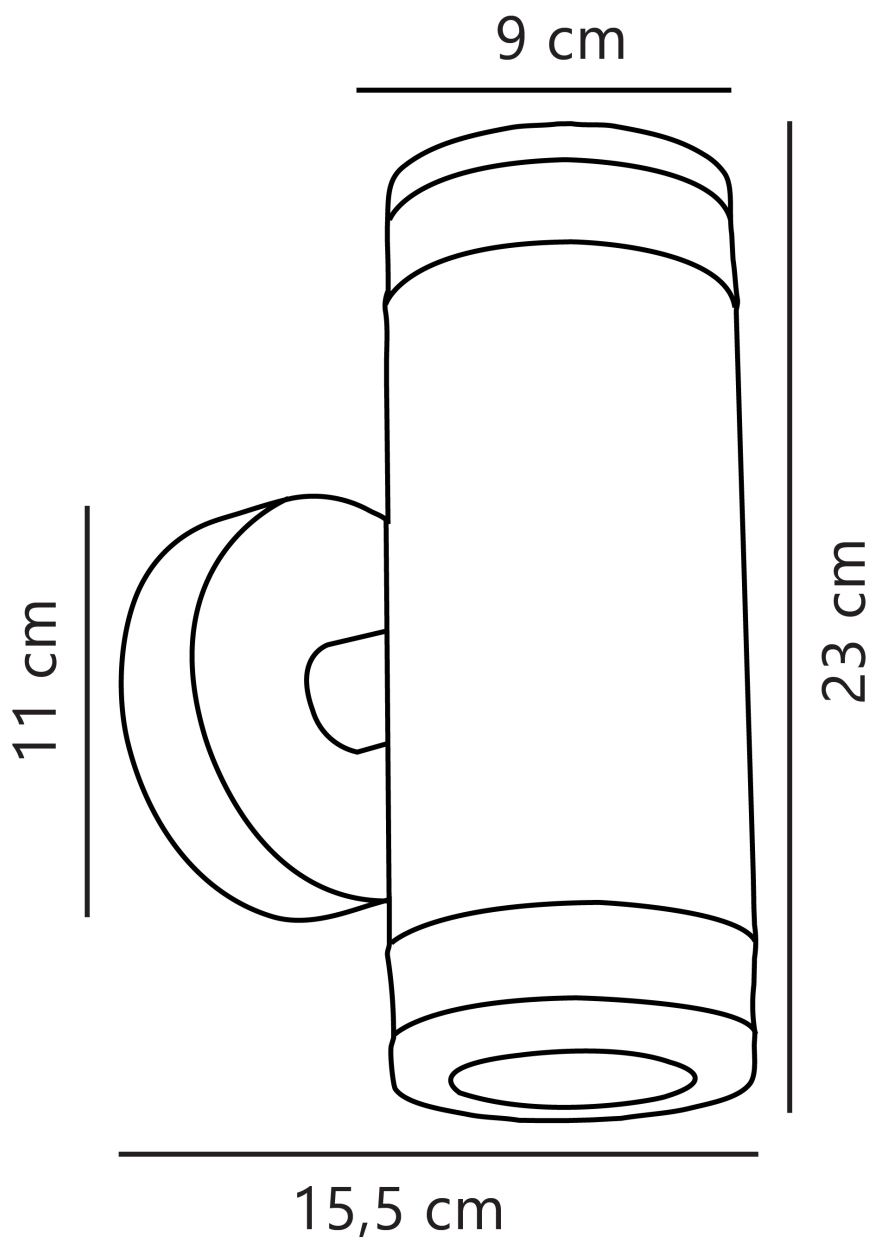

Nordlux - Birk - 45501003 - Black Clear Glass 2 Light IP44 Outdoor Wall Washer Light

CONTACT