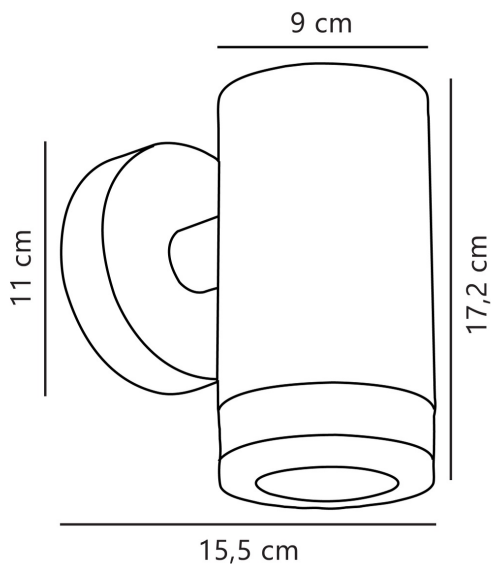

Nordlux - Birk - 45521003 - Black Clear Glass IP44 Outdoor Wall Washer Light

REFERENCE

- SKU: FCL-13922
- Supplier SKU: 45521003
- Barcode: 5701581383388

DESCRIPTION

Nordlux Birk is a single wall light in a modern and stylish design. The wall light is ideal for illumination for driveways, garages or entrances.

CATEGORY

- Brand: Nordlux
- Family: Birk
- Category: Outdoor Lighting / Wall / Washer

APPEARANCE

- Base: Black Paint
- Shade: Clear Plastic

DIMENSION

- Height: 172mm
- Width: 90mm
- Depth: 155mm
- Weight: .56kg

LIGHT SOURCE

- Lamp included: No
- Lamp detail: 28W Max GU10 Halogen (required)
- Dimmable
- Energy class: Not applicable
- Switch: No

SPECIFICATION

- Ingress protection: IP44
- Class: Class I - Single Insulated, Earthed
- Voltage: 240V