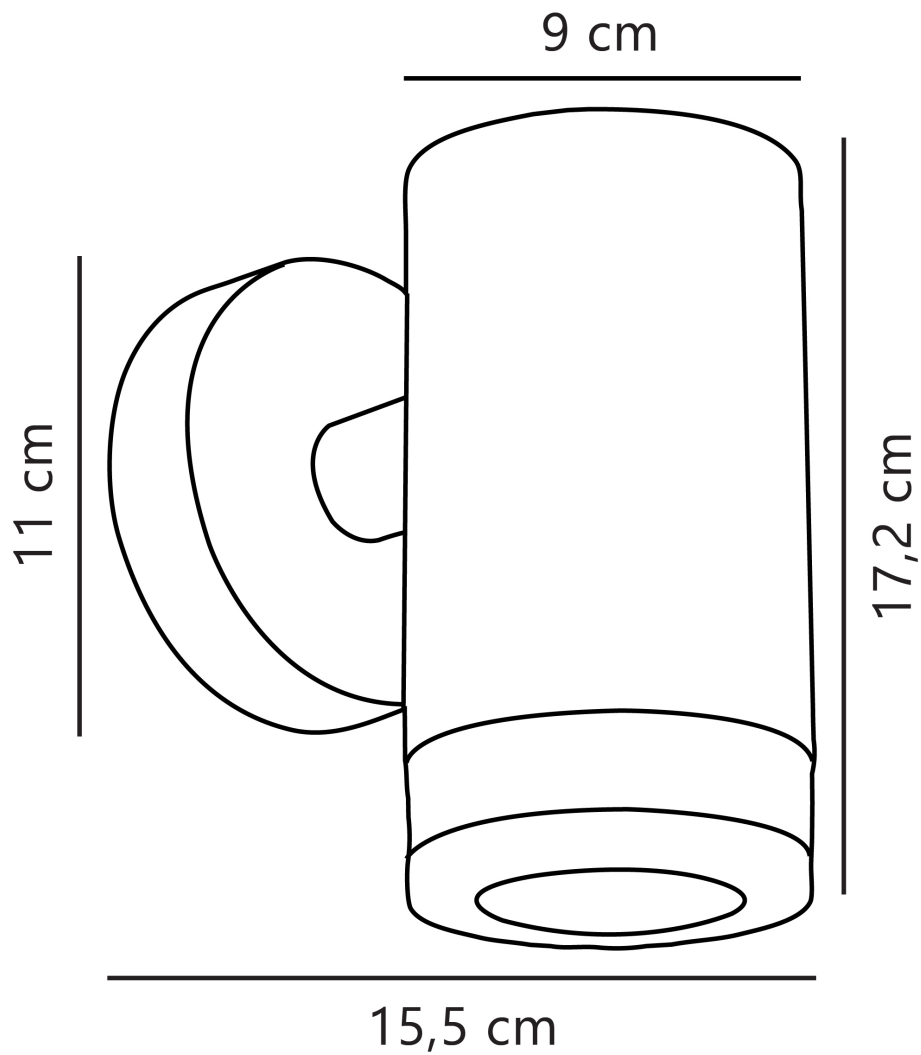

Nordlux - Birk - 45521003 - Black Clear Glass IP44 Outdoor Wall Washer Light