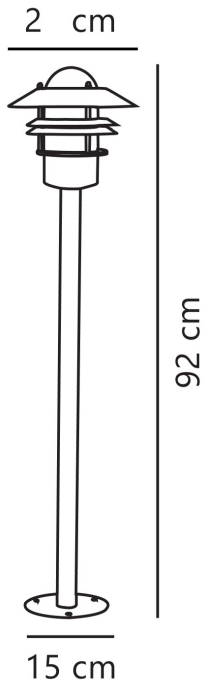

Nordlux - Blokhus - 25078030 - Copper Clear Glass IP54 Outdoor Post Light

REFERENCE

- SKU: FCL-13923
- Supplier SKU: 25078030
- Barcode: 5701581123045

DESCRIPTION

A classic light fixture from Nordlux, suitable for mounting in the driveway, at the entrance, on the terrace, or on the patio. An elegant garden light, whose simple and classic design makes it very useful. The light can be placed next to the mailbox or along walkways.

APPEARANCE

- Base: Polished Copper Plate
- Shade: Clear Glass

DIMENSION

- Height: 920mm
- Diameter: 220mm
- Weight: 2.14kg

LIGHT SOURCE

- Lamp included: No
- Lamp detail: 60W Max E27 ES (required)
- Dimmable
- Energy class: Not applicable
- Switch: No