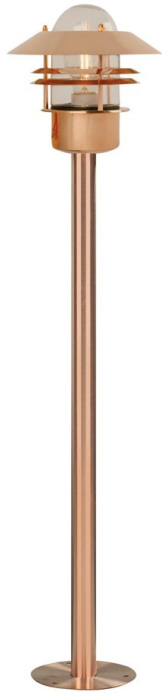

Nordlux - Blokhus - 25078030 - Copper Clear Glass IP54 Outdoor Post Light

REFERENCE

- SKU: FCL-13923
- Supplier SKU: 25078030
- Barcode: 5701581123045

DESCRIPTION

A classic light fixture from Nordlux, suitable for mounting in the driveway, at the entrance, on the terrace, or on the patio. An elegant garden light, whose simple and classic design makes it very useful. The light can be placed next to the mailbox or along walkways.

We recommend light fixtures in copper for coastal areas. It is possible to purchase a base for pillar lighting appropriate for this product.

CATEGORY

- Brand: Nordlux
- Family: Blokhus
- Category: Outdoor Lighting / Post & Pedestal / Post

APPEARANCE

- Base: Polished Copper Plate
- Shade: Clear Glass

DIMENSION

- Height: 920mm
- Diameter: 220mm
- Weight: 2.14kg

LIGHT SOURCE

- Lamp included: No
- Lamp detail: 60W Max E27 ES (required)
- Dimmable
- Energy class: Not applicable
- Switch: No