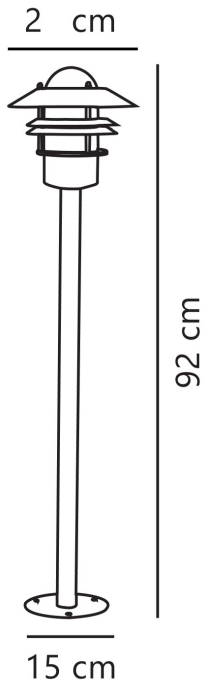

Nordlux - Blokhuis - 25078031 - Galvanized Steel Clear Glass IP54 Outdoor Post Light

REFERENCE

- SKU: FCL-13924
- Supplier SKU: 25078031
- Barcode: 5701581124042

DESCRIPTION

A classic light fixture from Nordlux, suitable for mounting in the driveway, at the entrance, on the terrace, or on the patio. An elegant garden light, whose simple and classic design makes it very useful. The light can be placed next to the mailbox or along walkways.

CATEGORY

- Brand: Nordlux
- Family: Blokhuis
- Category: Outdoor Lighting / Post & Pedestal / Post

APPEARANCE

- Base: Galvanized Steel
- Shade: Clear Glass

DIMENSION

- Height: 920mm
- Diameter: 220mm
- Weight: 2.14kg