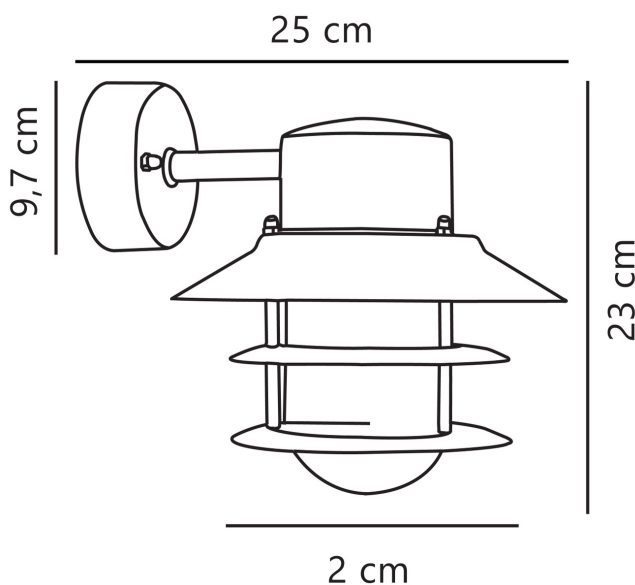

Nordlux - Blokhuis - 25011003 - Black Clear Glass IP54 Outdoor Wall Light

REFERENCE

- SKU: FCL-13926
- Supplier SKU: 25011003
- Barcode: 5701581204072

DESCRIPTION

A classic light fixture from Nordlux, suitable for mounting in the driveway, at the entrance, on the terrace, or on the patio. This model is designed with an upward facing lampshade.

CATEGORY

- Brand: Nordlux
- Family: Blokhuis
- Category: Outdoor Lighting / Wall / Decorative

APPEARANCE

- Base: Black Paint
- Shade: Clear Glass

DIMENSION

- Height: 230mm
- Width: 220mm
- Depth: 250mm
- Weight: 1.24kg

LIGHT SOURCE

- Lamp included: No
- Lamp detail: 60W Max E27 ES (required)
- Dimmable
- Energy class: Not applicable
- Switch: No

SPECIFICATION

- Ingress protection: IP54
- Class: Class I - Single Insulated, Earthed
- Voltage: 240V