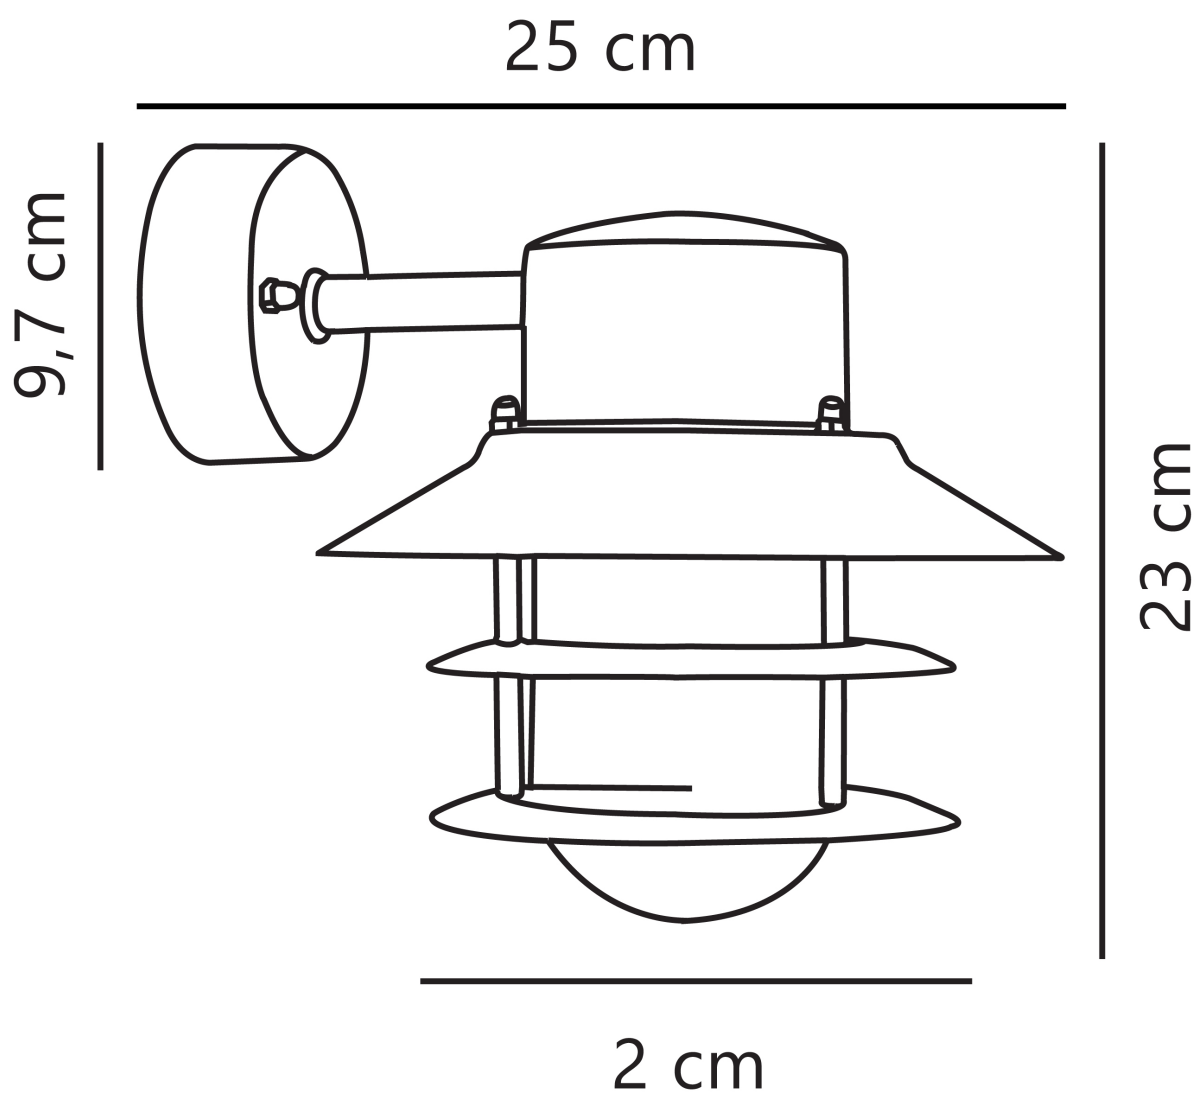

Nordlux - Blokhus - 25011003 - Black Clear Glass IP54 Outdoor Wall Light

CONTACT