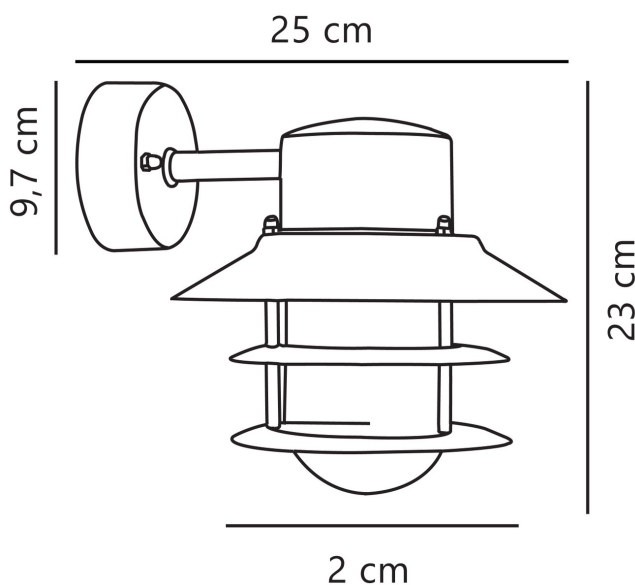

Nordlux - Blokhuis - 25011030 - Copper Clear Glass IP54 Outdoor Wall Light

REFERENCE

- SKU: FCL-13927
- Supplier SKU: 25011030
- Barcode: 5701581115040

DESCRIPTION

A classic light fixture from Nordlux, suitable for mounting in the driveway, at the entrance, on the terrace, or on the patio. This model is designed with an upward facing lampshade.

We recommend light fixtures in copper for coastal areas.

CATEGORY

- Brand: Nordlux
- Family: Blokhuis
- Category: Outdoor Lighting / Wall / Decorative

APPEARANCE

- Base: Polished Copper Plate
- Shade: Clear Glass

DIMENSION

- Height: 230mm
- Width: 220mm
- Depth: 250mm
- Weight: 1.24kg

LIGHT SOURCE

- Lamp included: No
- Lamp detail: 60W Max E27 ES (required)
- Dimmable
- Energy class: Not applicable
- Switch: No

SPECIFICATION

- Ingress protection: IP54
- Class: Class I - Single Insulated, Earthed
- Voltage: 240V

CONTACT