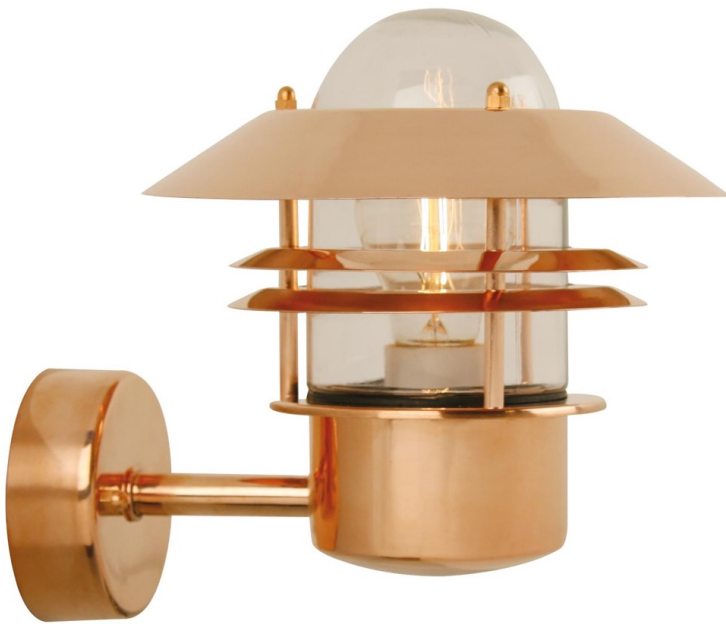

Nordlux - Blokhuis - 25011030 - Copper Clear Glass IP54 Outdoor Wall Light

REFERENCE

- SKU: FCL-13927
- Supplier SKU: 25011030
- Barcode: 5701581115040

DESCRIPTION

A classic light fixture from Nordlux, suitable for mounting in the driveway, at the entrance, on the terrace, or on the patio. This model is designed with an upward facing lampshade.

We recommend light fixtures in copper for coastal areas.

CATEGORY

- Brand: Nordlux
- Family: Blokhuis
- Category: Outdoor Lighting / Wall / Decorative

APPEARANCE

- Base: Polished Copper Plate
- Shade: Clear Glass

DIMENSION

- Height: 230mm
- Width: 220mm
- Depth: 250mm
- Weight: 1.24kg

LIGHT SOURCE

- Lamp included: No
- Lamp detail: 60W Max E27 ES (required)
- Dimmable
- Energy class: Not applicable
- Switch: No

SPECIFICATION

- Ingress protection: IP54
- Class: Class I - Single Insulated, Earthed
- Voltage: 240V

CONTACT