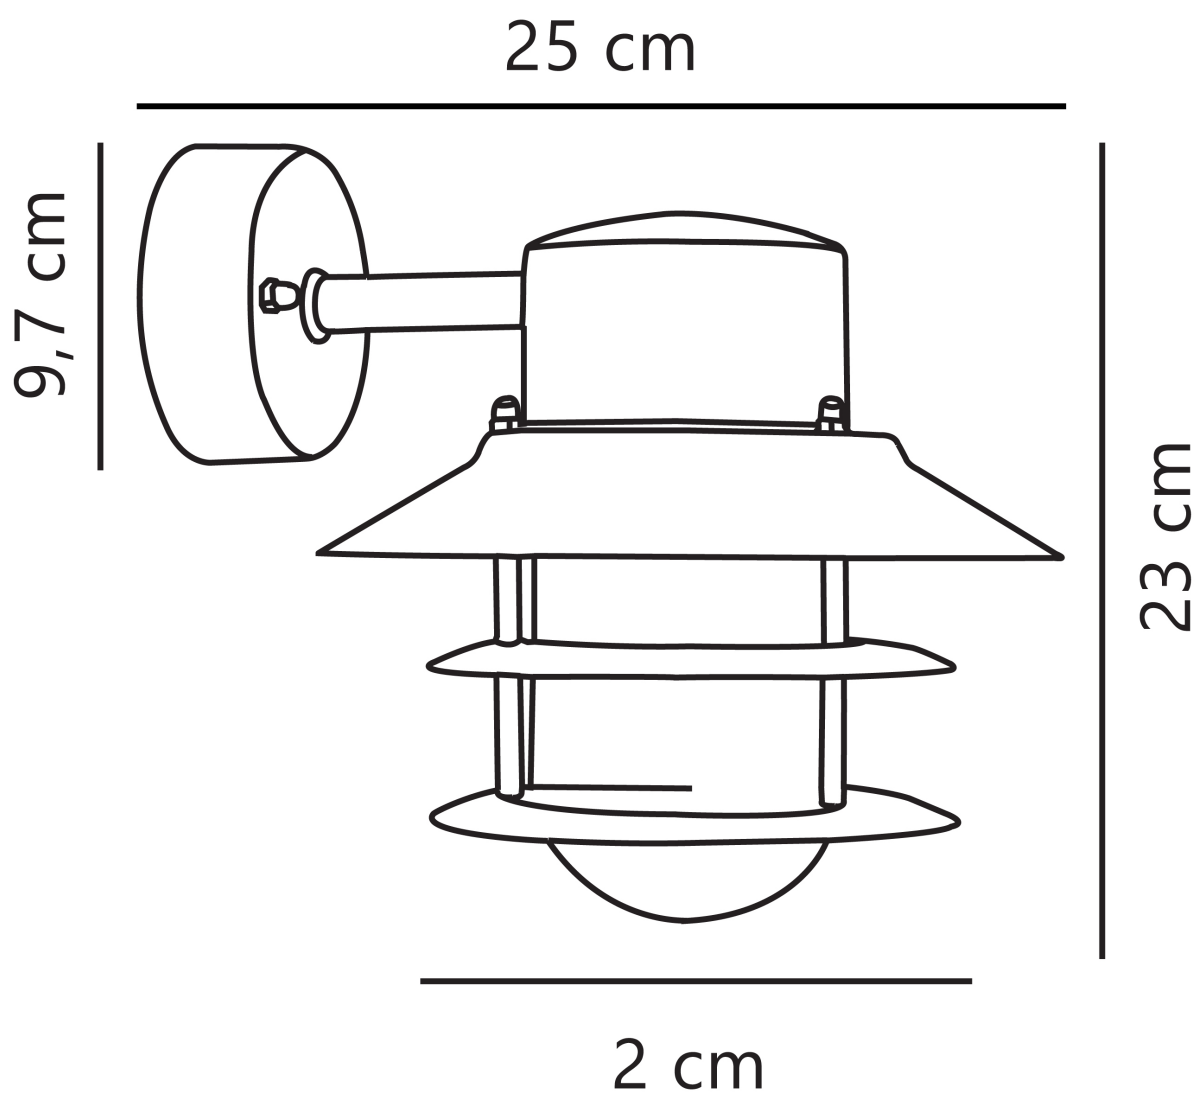

Nordlux - Blokhus - 25011030 - Copper Clear Glass IP54 Outdoor Wall Light

CONTACT