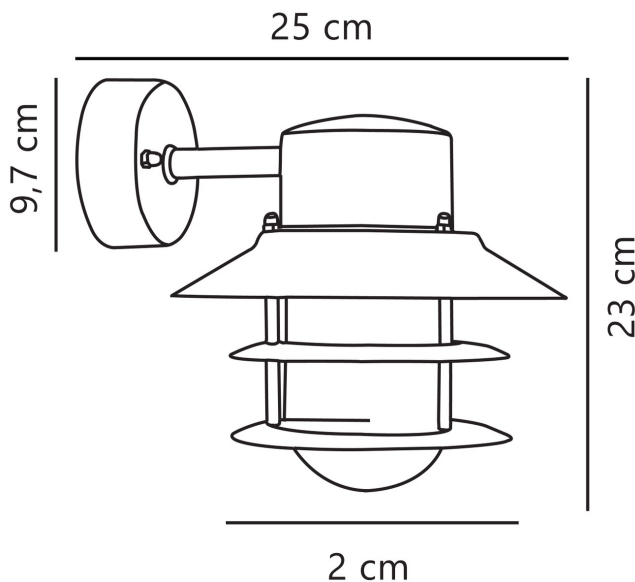

Nordlux - Blokhuis - 25011031 - Galvanized Steel Clear Glass IP54 Outdoor Wall Light

REFERENCE

- SKU: FCL-13928
- Supplier SKU: 25011031
- Barcode: 5701581116047

DESCRIPTION

A classic light fixture from Nordlux, suitable for mounting in the driveway, at the entrance, on the terrace, or on the patio. This model is designed with an upward facing lampshade.

The galvanised finish makes the light fixture resistant to the Nordic climate. We recommend light fixtures in galvanised steel for coastal areas.

CATEGORY

- Brand: Nordlux
- Family: Blokhuis
- Category: Outdoor Lighting / Wall / Decorative

APPEARANCE

- Base: Galvanized Steel
- Shade: Clear Glass

DIMENSION

- Height: 230mm
- Width: 220mm
- Depth: 250mm
- Weight: 1.24kg

LIGHT SOURCE

- Lamp included: No
- Lamp detail: 60W Max E27 ES (required)
- Dimmable
- Energy class: Not applicable
- Switch: No

SPECIFICATION

- Ingress protection: IP54
- Class: Class I - Single Insulated, Earthed
- Voltage: 240V

CONTACT