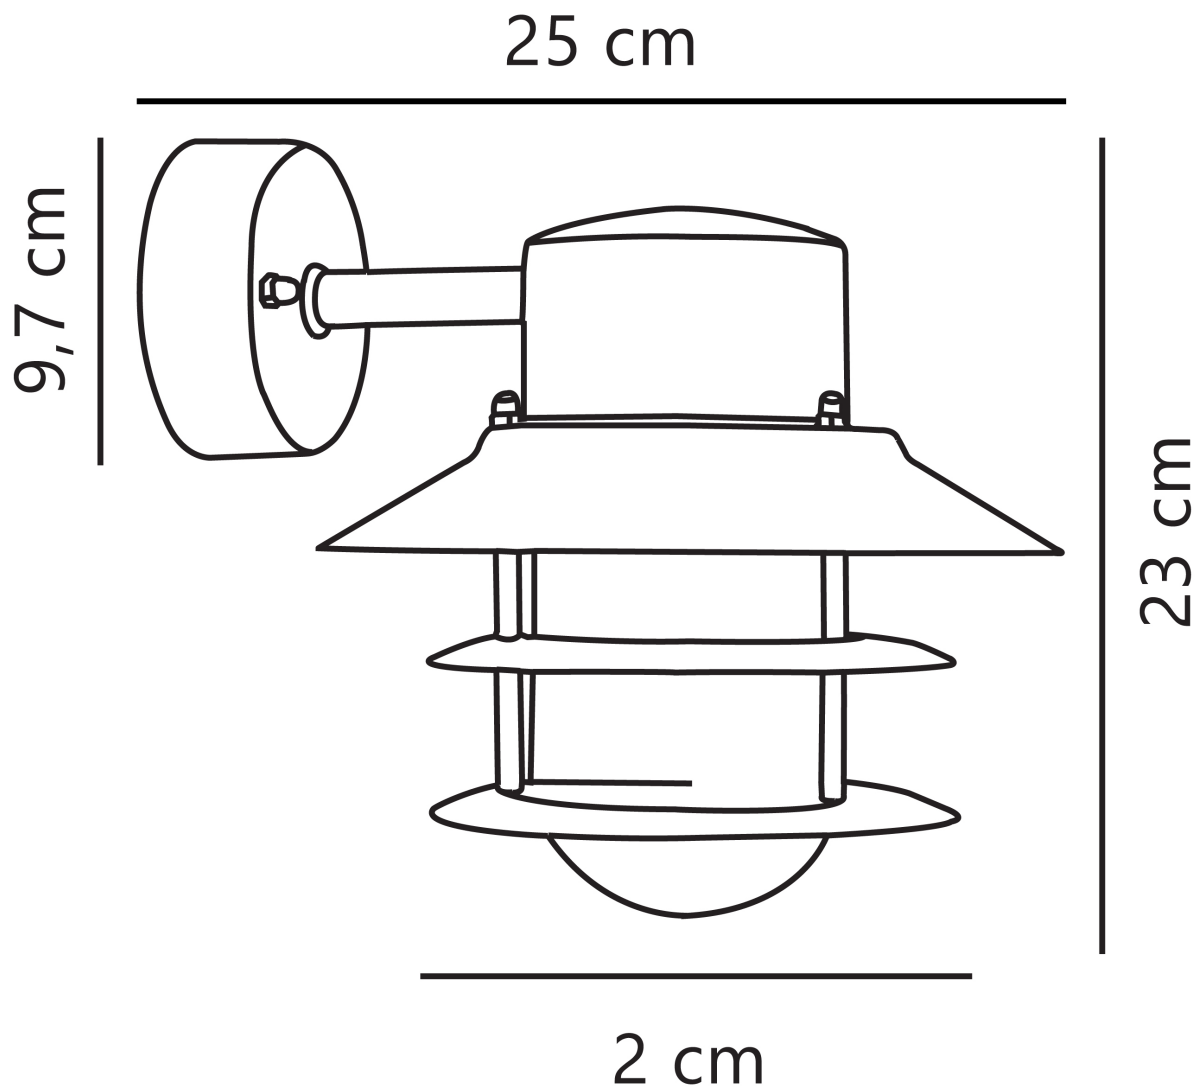

Nordlux - Blokhus - 25011031 - Galvanized Steel Clear Glass IP54 Outdoor Wall Light