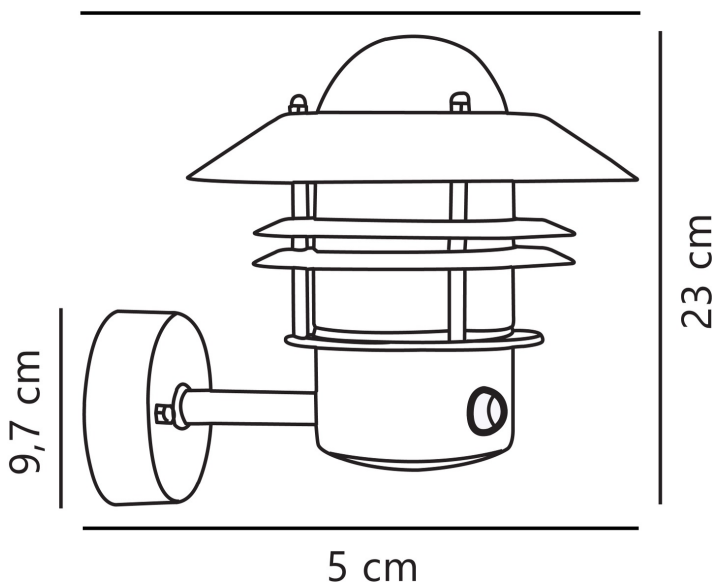

Nordlux - Blokhuis - 25031003 - Black Clear Glass IP54 Outdoor Sensor Wall Light

REFERENCE

- SKU: FCL-13930
- Supplier SKU: 25031003
- Barcode: 5701581219274

DESCRIPTION

A classic light fixture from Nordlux, suitable for mounting in the driveway, at the entrance, on the terrace, or on the patio. This model is designed with an upward facing lampshade. The built-in sensor ensures that the light turns on automatically when it detects motion nearby. At the same time, it ensures that the light is not turned on unnecessarily.

CATEGORY

- Brand: Nordlux
- Family: Blokhuis
- Category: Outdoor Lighting / Wall / Sensor

APPEARANCE

- Base: Black Paint
- Shade: Clear Glass

DIMENSION

- Height: 230mm
- Width: 220mm
- Depth: 250mm
- Weight: 1.41kg

LIGHT SOURCE

- Lamp included: No
- Lamp detail: 60W Max E27 ES (required)
- Dimmable
- Energy class: Not applicable
- Switch: No

SPECIFICATION

- Ingress protection: IP54
- Sensor: PIR Motion Sensor
- Class: Class I - Single Insulated, Earthed
- Voltage: 240V