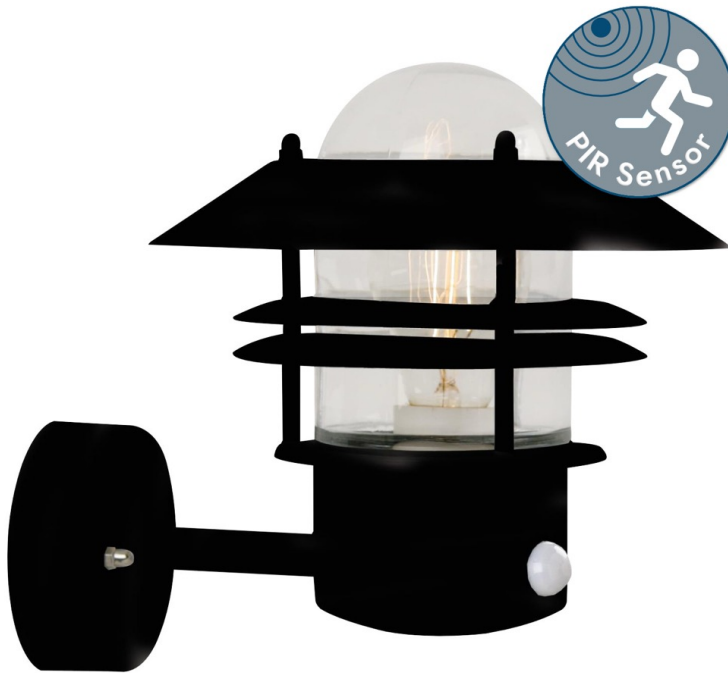

Nordlux - Blokhuis - 25031003 - Black Clear Glass IP54 Outdoor Sensor Wall Light

REFERENCE

- SKU: FCL-13930
- Supplier SKU: 25031003
- Barcode: 5701581219274

DESCRIPTION

A classic light fixture from Nordlux, suitable for mounting in the driveway, at the entrance, on the terrace, or on the patio. This model is designed with an upward facing lampshade. The built-in sensor ensures that the light turns on automatically when it detects motion nearby. At the same time, it ensures that the light is not turned on unnecessarily.

CATEGORY

- Brand: Nordlux
- Family: Blokhuis
- Category: Outdoor Lighting / Wall / Sensor

APPEARANCE

- Base: Black Paint
- Shade: Clear Glass

DIMENSION

- Height: 230mm
- Width: 220mm
- Depth: 250mm
- Weight: 1.41kg

LIGHT SOURCE

- Lamp included: No
- Lamp detail: 60W Max E27 ES (required)
- Dimmable
- Energy class: Not applicable
- Switch: No

SPECIFICATION

- Ingress protection: IP54
- Sensor: PIR Motion Sensor
- Class: Class I - Single Insulated, Earthed
- Voltage: 240V