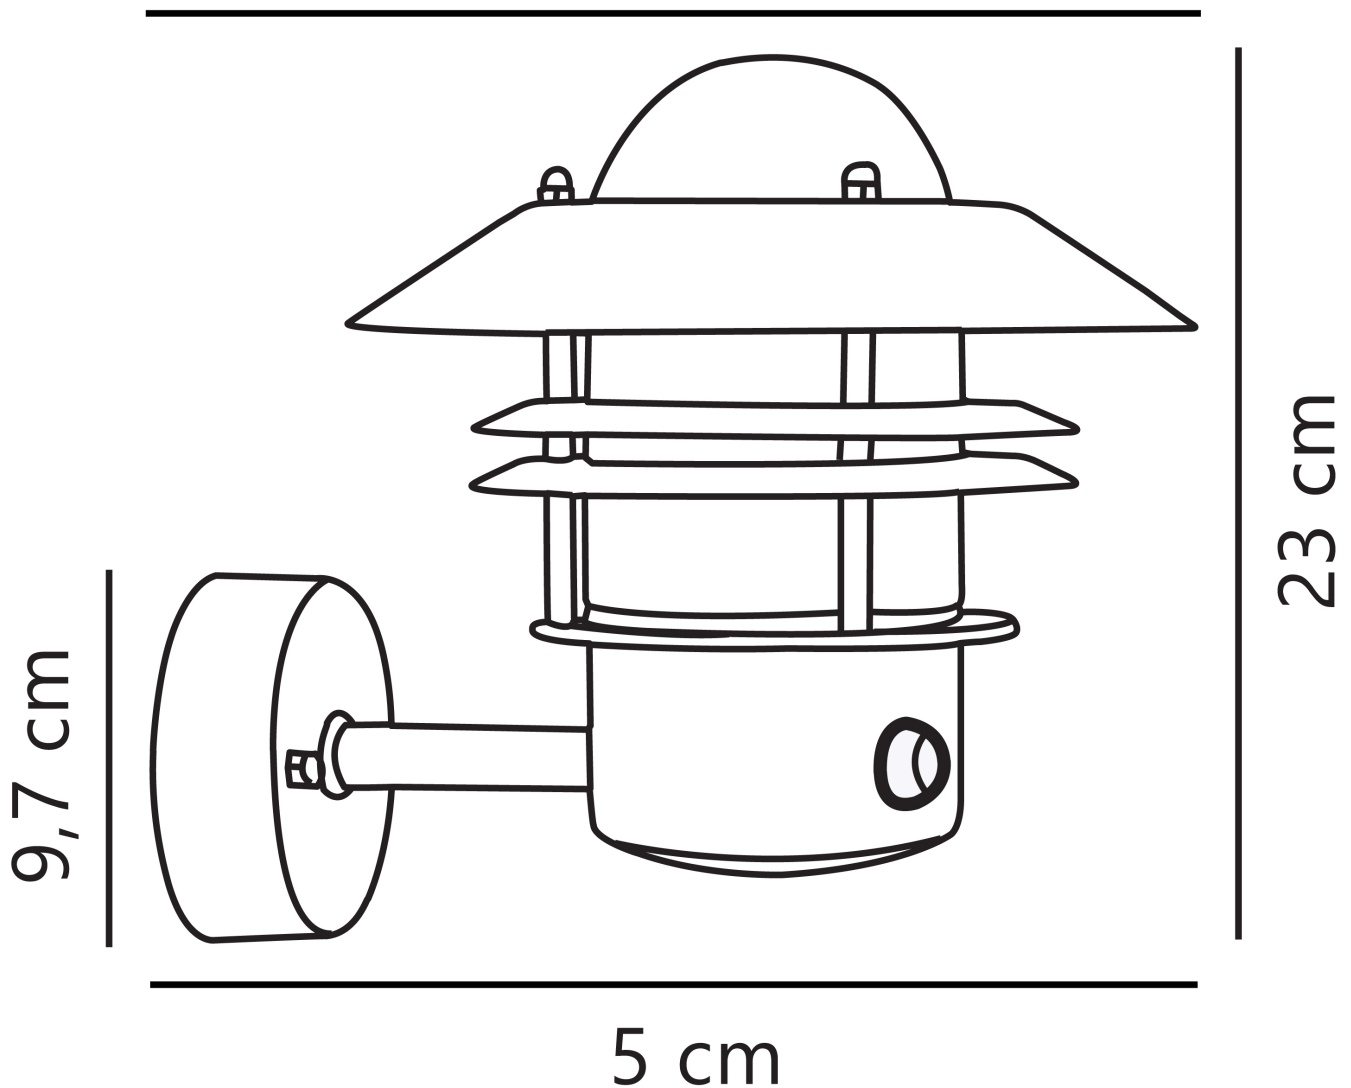

Nordlux - Blokhus - 25031003 - Black Clear Glass IP54 Outdoor Sensor Wall Light

CONTACT