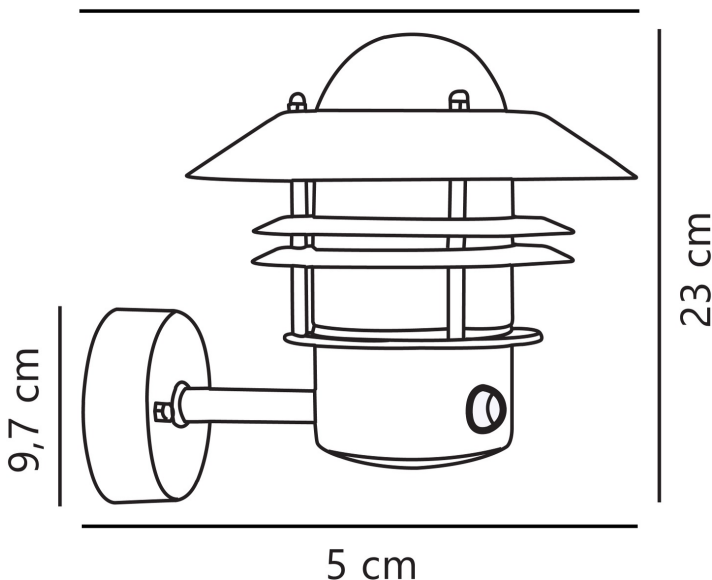

SPECIFICATION

- Ingress protection: IP54
- Sensor: PIR Motion Sensor
- Class: Class I - Single Insulated, Earthed
- Voltage: 240V