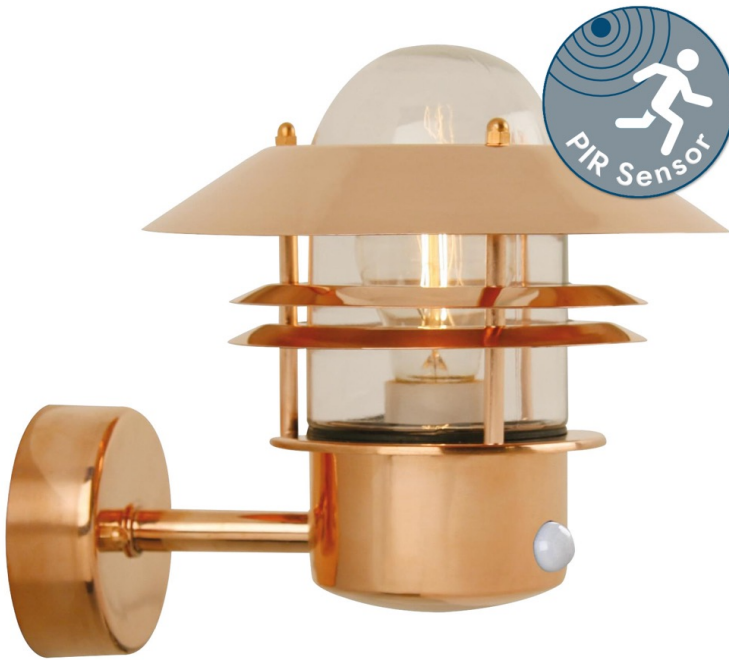

Nordlux - Blokhuis - 25031030 - Copper Clear Glass IP54 Outdoor Sensor Wall Light

REFERENCE

- SKU: FCL-13931
- Supplier SKU: 25031030
- Barcode: 5701581118041

DESCRIPTION

A classic light fixture from Nordlux, suitable for mounting in the driveway, at the entrance, on the terrace, or on the patio. This model is designed with an upward facing lampshade. The built-in sensor ensures that the light turns on automatically when it detects motion nearby. At the same time, it ensures that the light is not turned on unnecessarily.

We recommend light fixtures in copper for coastal areas.

CATEGORY

- Brand: Nordlux
- Family: Blokhuis
- Category: Outdoor Lighting / Wall / Sensor

APPEARANCE

- Base: Polished Copper Plate
- Shade: Clear Glass

DIMENSION

- Height: 230mm
- Width: 220mm
- Depth: 250mm
- Weight: 1.41kg

LIGHT SOURCE

- Lamp included: No
- Lamp detail: 60W Max E27 ES (required)
- Dimmable
- Energy class: Not applicable
- Switch: No

SPECIFICATION

- Ingress protection: IP54
- Sensor: PIR Motion Sensor
- Class: Class I - Single Insulated, Earthed
- Voltage: 240V

CONTACT