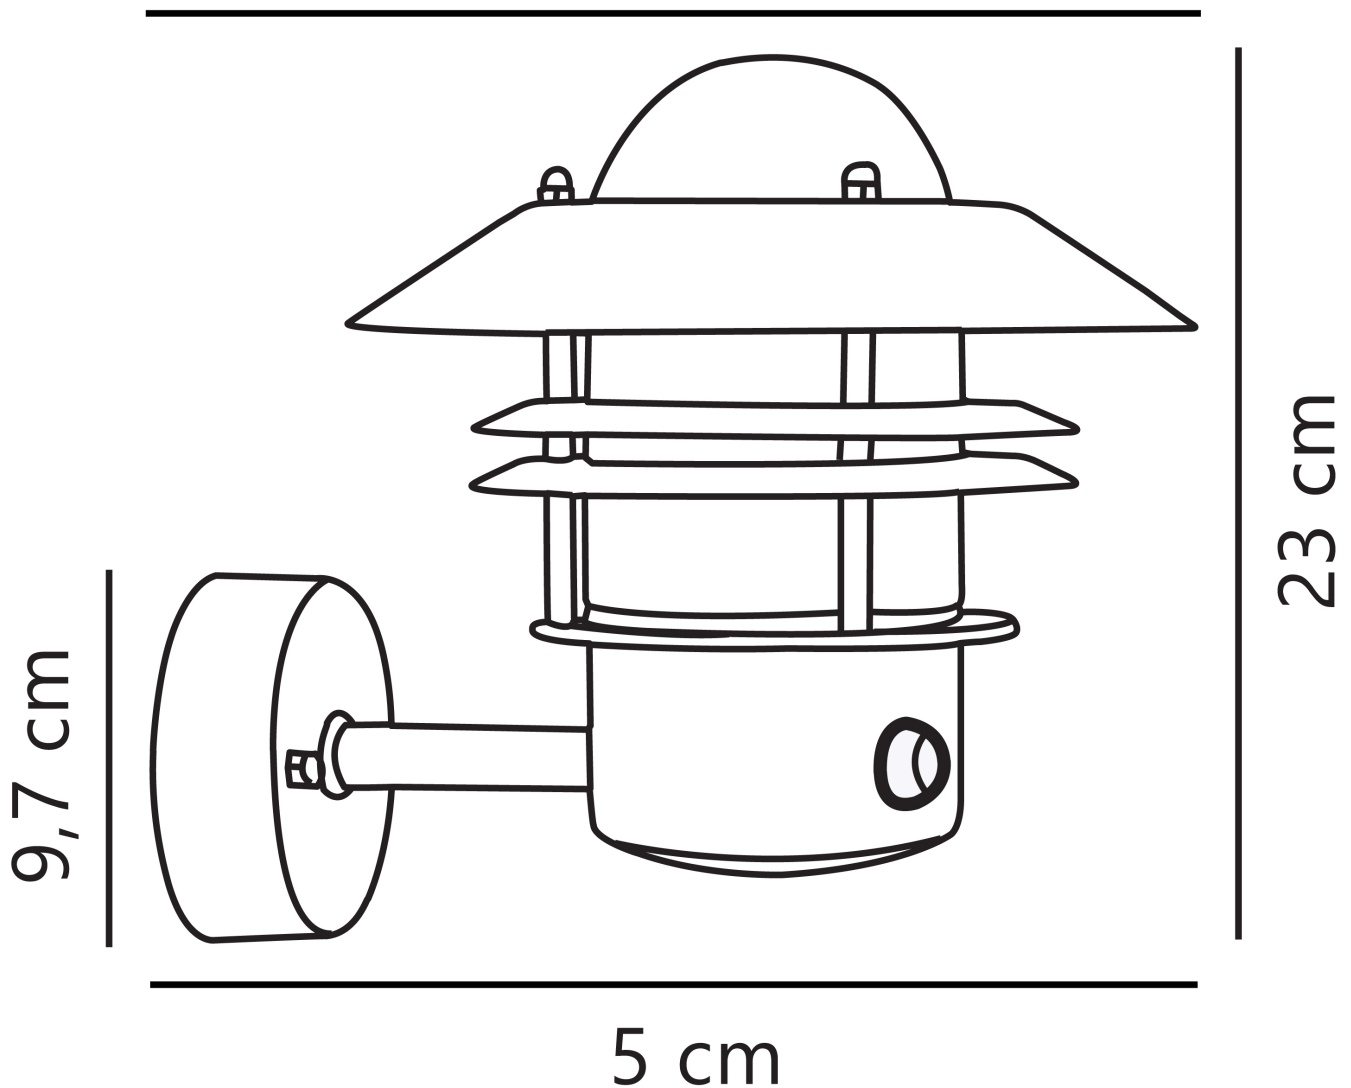

Nordlux - Blokhuis - 25031030 - Copper Clear Glass IP54 Outdoor Sensor Wall Light