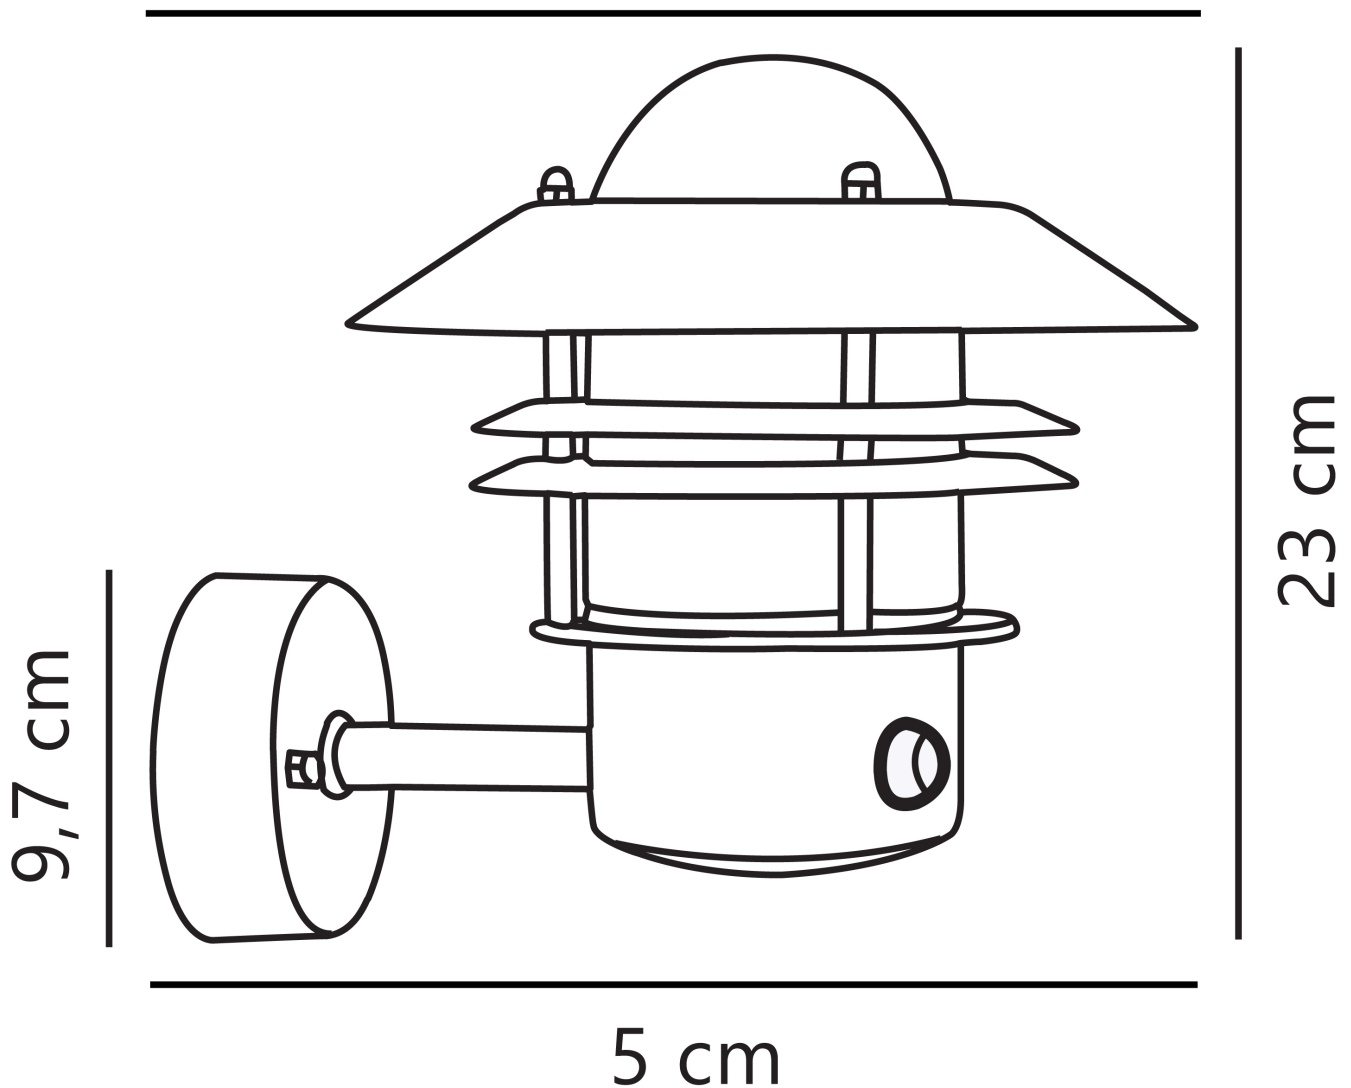

Nordlux - Blokhuis - 25031031 - Galvanized Steel Clear Glass IP54 Outdoor Sensor Wall Light

CONTACT