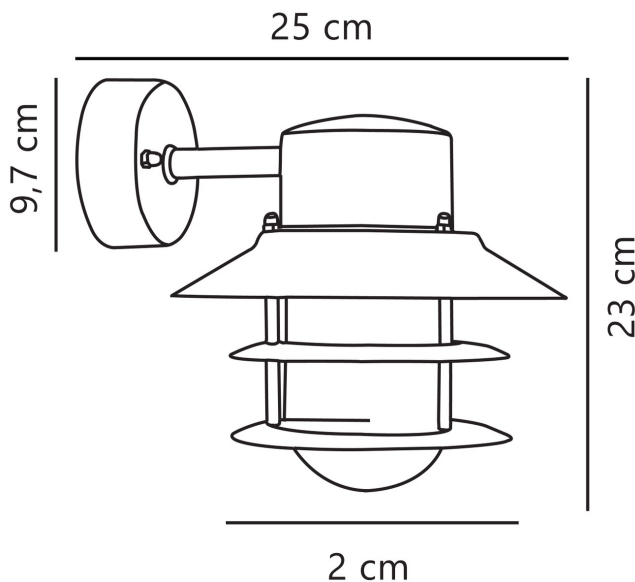

Nordlux - Blokhuis - 25051031 - Galvanized Steel Clear Glass IP54 Outdoor Wall Light

REFERENCE

- SKU: FCL-13934
- Supplier SKU: 25051031
- Barcode: 5701581122048

DESCRIPTION

A classic light fixture from Nordlux, suitable for mounting in the driveway, at the entrance, on the terrace, or on the patio. This model is designed with a downward facing shade.

The galvanised finish makes the light fixture resistant to the Nordic climate. We recommend light fixtures in galvanised steel for coastal areas.

CATEGORY

- Brand: Nordlux
- Family: Blokhuis
- Category: Outdoor Lighting / Wall / Decorative

APPEARANCE

- Base: Galvanized Steel
- Shade: Clear Glass

DIMENSION

- Height: 230mm
- Width: 220mm
- Depth: 250mm
- Weight: 1.2kg

LIGHT SOURCE

- Lamp included: No
- Lamp detail: 60W Max E27 ES (required)
- Dimmable
- Energy class: Not applicable
- Switch: No

SPECIFICATION

- Ingress protection: IP54
- Class: Class I - Single Insulated, Earthed
- Voltage: 240V

CONTACT