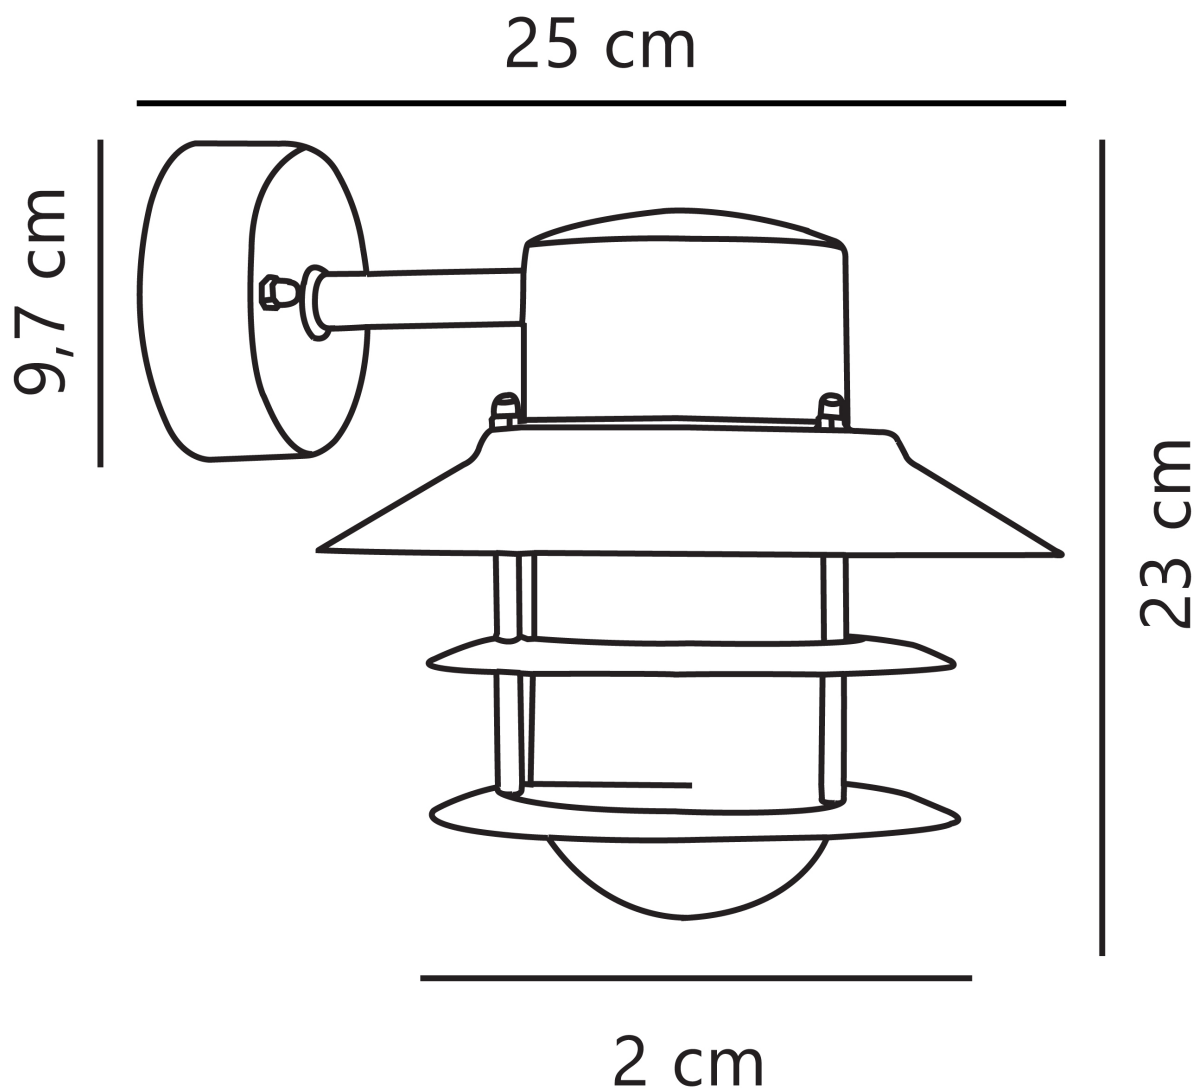

Nordlux - Blokhuis - 25051031 - Galvanized Steel Clear Glass IP54 Outdoor Wall Light

CONTACT