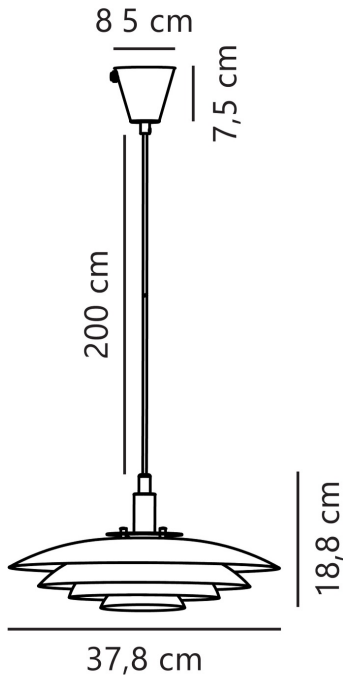

Nordlux - Bretagne - 39489901 - White Ceiling Pendant Light

REFERENCE

- SKU: FCL-13938
- Supplier SKU: 39489901
- Barcode: 5701581330788

DESCRIPTION

Exclusive pendant light in metal. The streamlined design provides an even distribution of light.

CATEGORY

- Brand: Nordlux
- Family: Bretagne
- Category: Indoor Lighting / Ceiling / Single

APPEARANCE

- Base: White Paint

DIMENSION

- Height: 170 - 2170mm
- Diameter: 380mm
- Weight: 1.67kg

LIGHT SOURCE

- Lamp included: No
- Lamp detail: 40W Max G9 Halogen (required)
- Dimmable
- Energy class: Not applicable
- Switch: No

SPECIFICATION

- Ingress protection: IP20
- Class: Class II - Double Insulated, No Earth
- Voltage: 240V

CONTACT