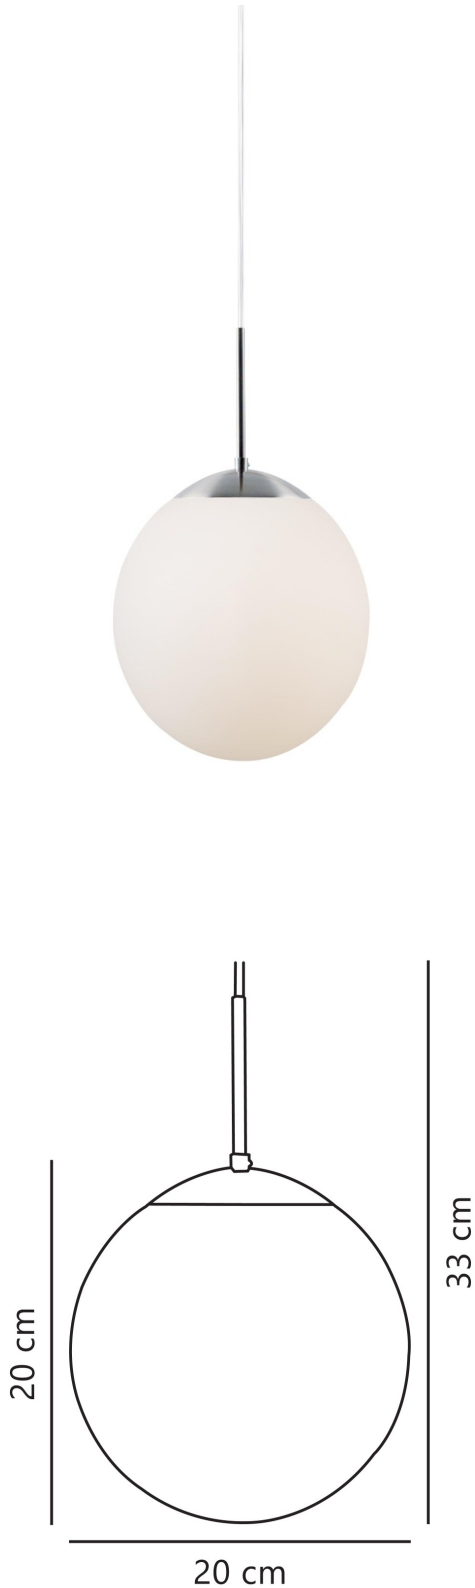

Nordlux - Cafe 20 - 39563001 - Brushed Chrome Opal Glass Ceiling Pendant Light

## REFERENCE

- SKU: FCL-13939
- Supplier SKU: 39563001
- Barcode: 5701581102019

## DESCRIPTION

Simple and beautiful pendant light in glass from Nordlux. Elegant lighting for hanging above your kitchen table or in the hallway.

## DIMENSION

- Height: 330 - 2130mm
- Diameter: 200mm
- Weight: .51kg