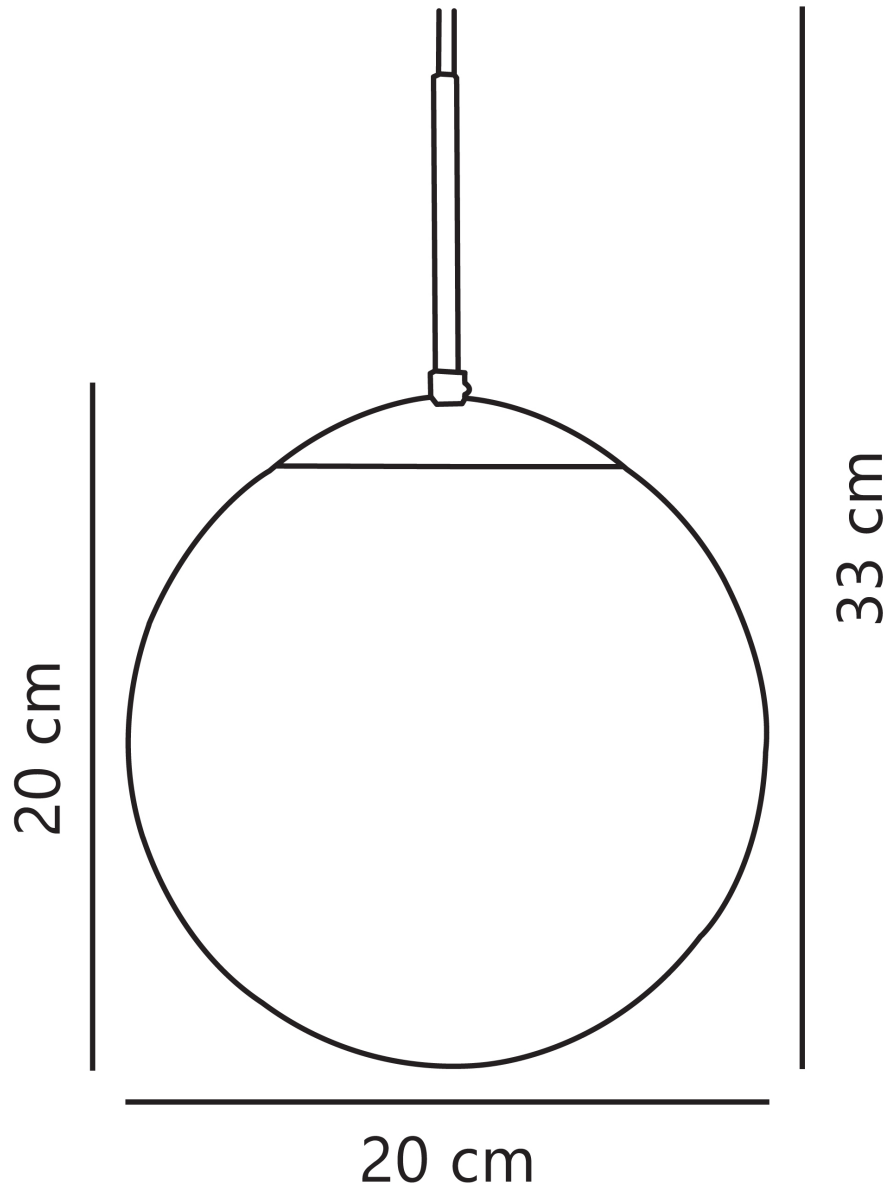

Nordlux - Cafe 20 - 39563001 - Brushed Chrome Opal Glass Ceiling Pendant Light

CONTACT