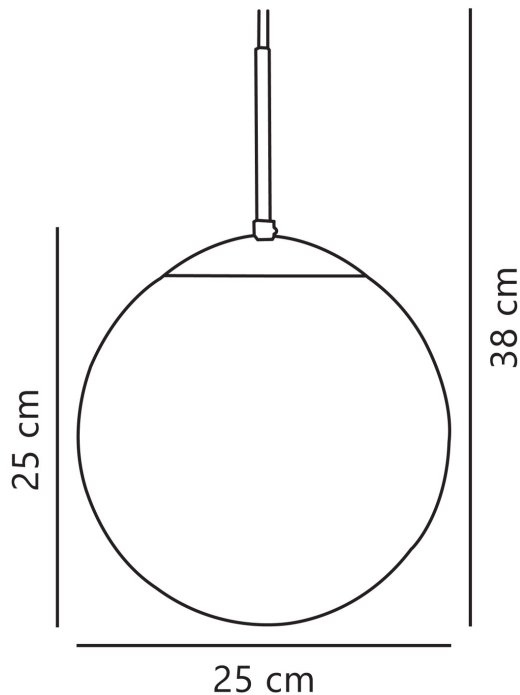

Nordlux - Cafe 25 - 39573001 - Brushed Chrome Opal Glass Ceiling Pendant Light

REFERENCE

- SKU: FCL-13940
- Supplier SKU: 39573001
- Barcode: 5701581103016

DESCRIPTION

Simple and beautiful pendant light in glass from Nordlux. Elegant lighting for hanging above your kitchen table or in the hallway.

CATEGORY

- Brand: Nordlux
- Family: Cafe
- Category: Indoor Lighting / Ceiling / Single

APPEARANCE

- Base: Brushed Chrome Plate
- Shade: Opal Glass

DIMENSION

- Height: 380 - 2180mm
- Diameter: 250mm
- Weight: .68kg