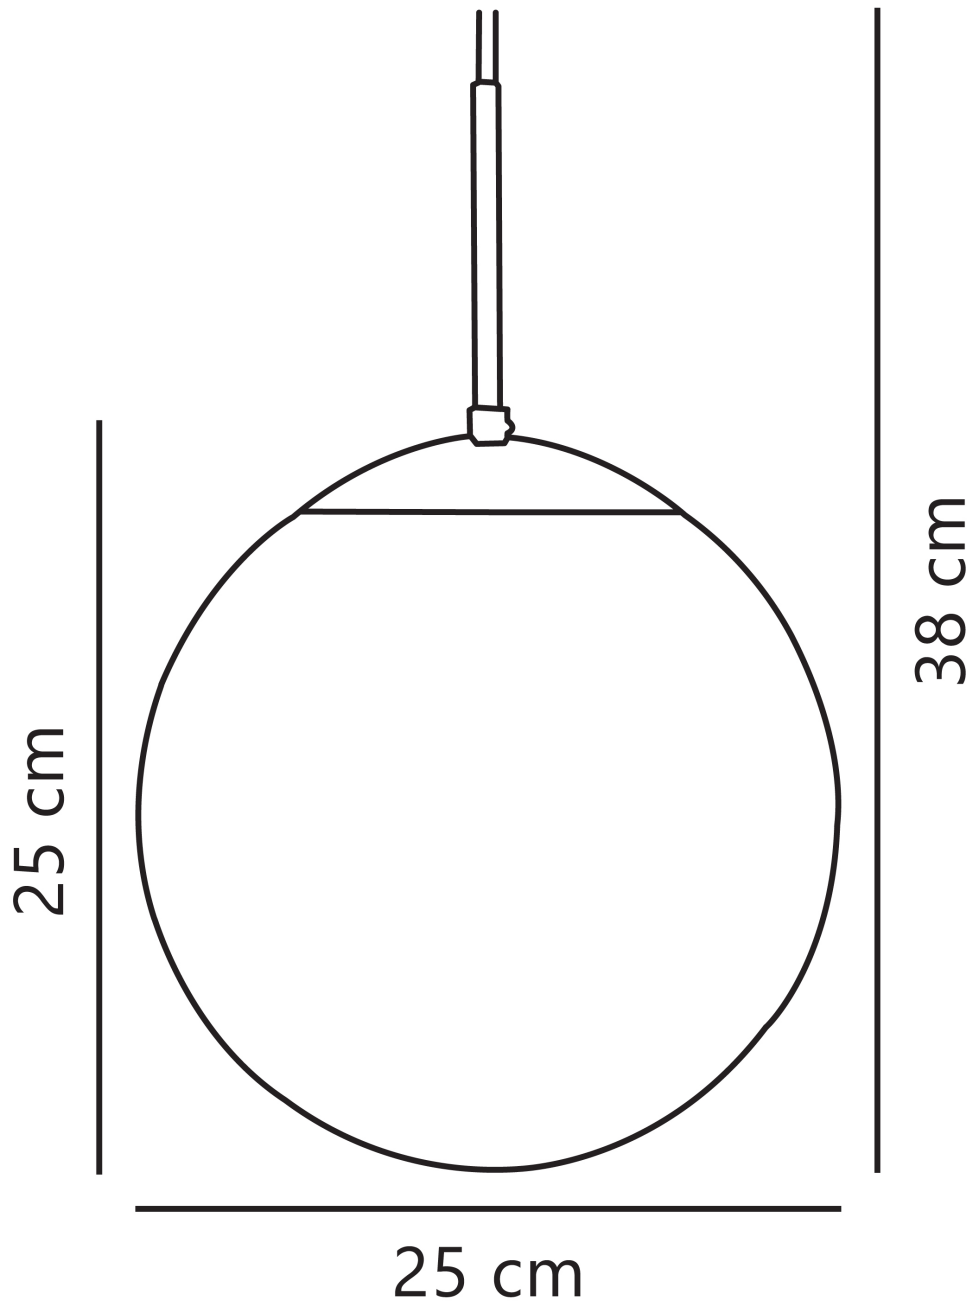

Nordlux - Cafe 25 - 39573001 - Brushed Chrome Opal Glass Ceiling Pendant Light