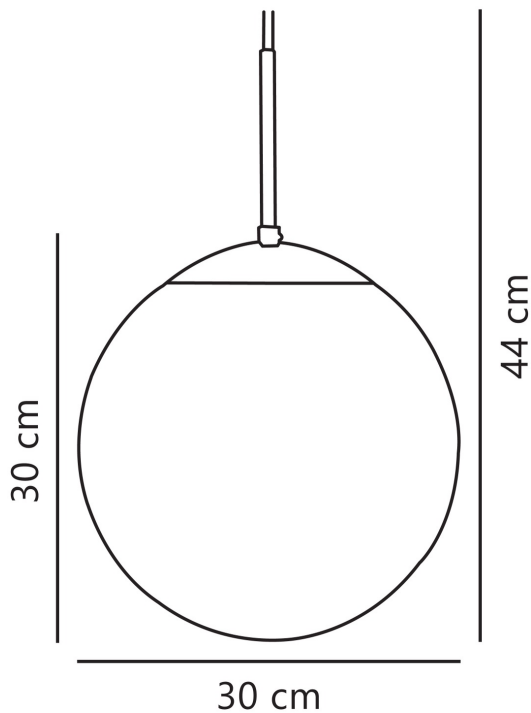

Nordlux - Cafe 30 - 39583001 - Brushed Chrome Opal Glass Ceiling Pendant Light

REFERENCE

- SKU: FCL-13941
- Supplier SKU: 39583001
- Barcode: 5701581104013

DESCRIPTION

Simple and beautiful pendant light in glass from Nordlux. Elegant lighting for hanging above your kitchen table or in the hallway.

CATEGORY

- Brand: Nordlux
- Family: Cafe
- Category: Indoor Lighting / Ceiling / Single

APPEARANCE

- Base: Brushed Chrome Plate
- Shade: Opal Glass

DIMENSION

- Height: 440 - 2240mm
- Diameter: 300mm
- Weight: .83kg